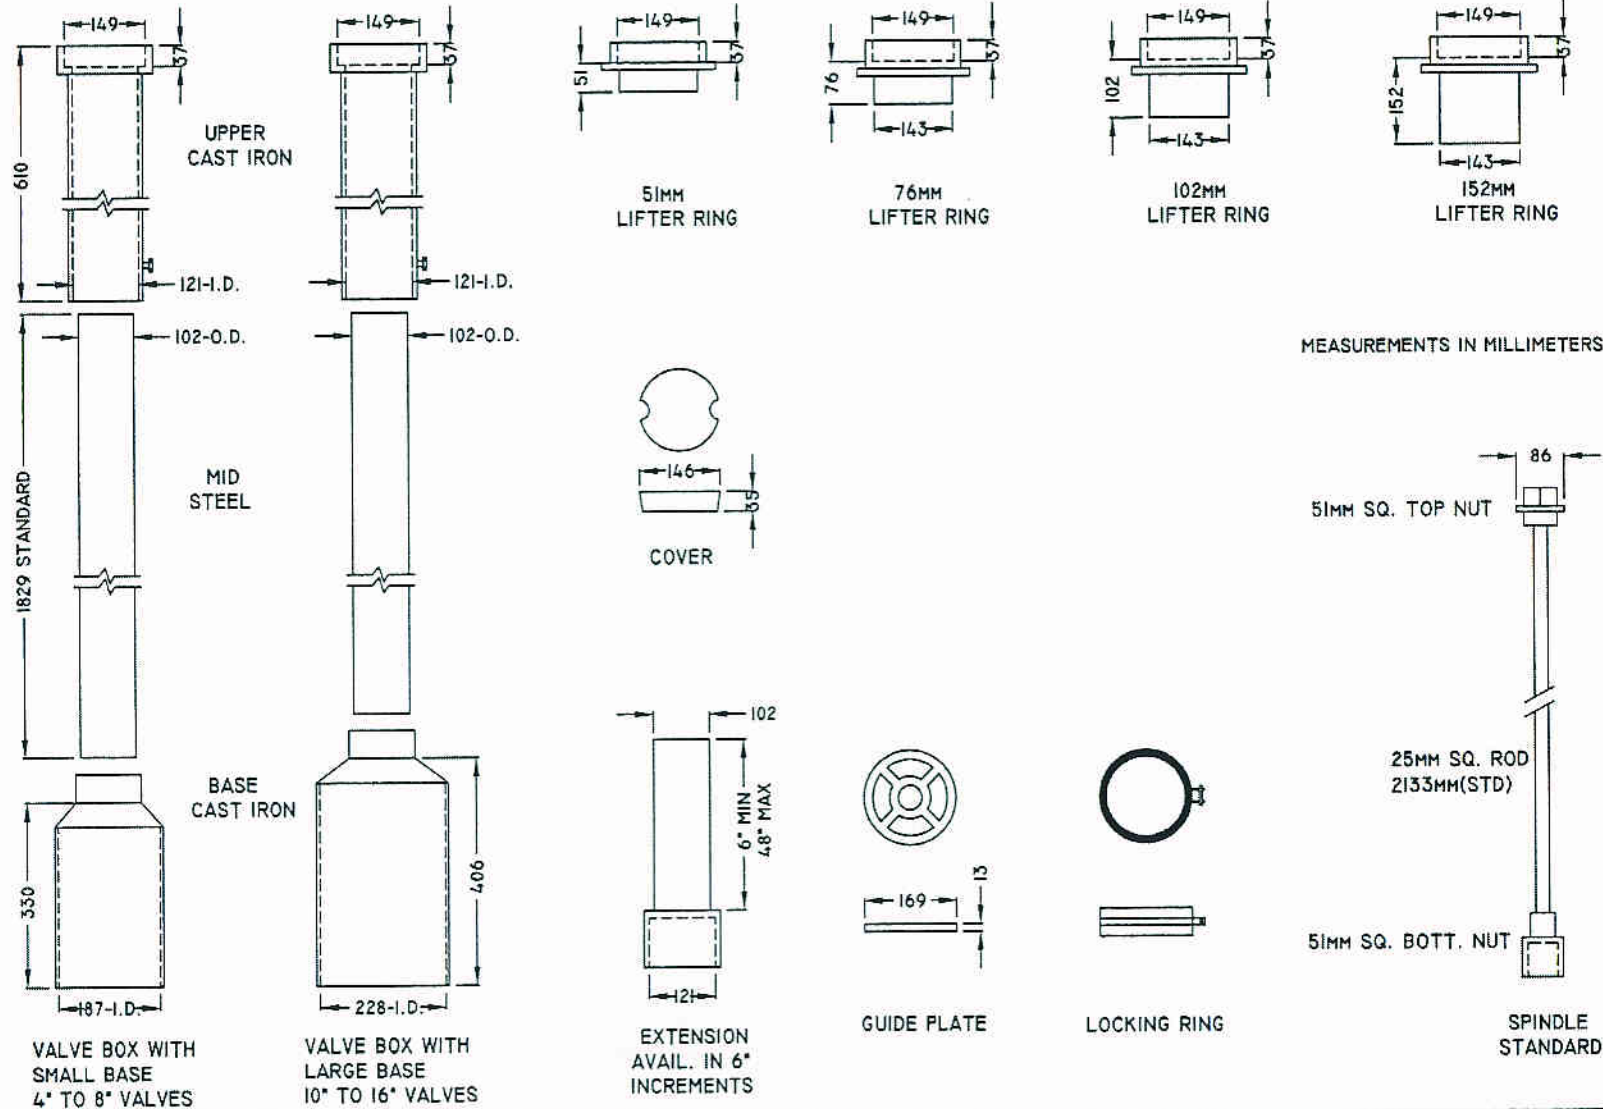

# TYPE C VALVE BOX AND COMPONENTS

MEASUREMENTS IN MILLIMETERS

MEASUREMENTS IN MILLIMETERS

ISO 9001-2000 CERTIFIED