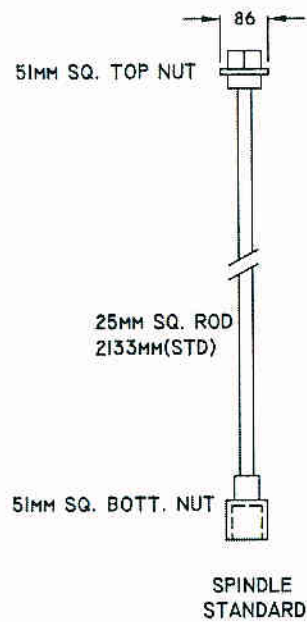

# TYPE C VALVE BOX AND COMPONENTS

MEASUREMENTS IN MILLIMETERS

MEASUREMENTS IN MILLIMETERS

ISO 9001-2000 CERTIFIED