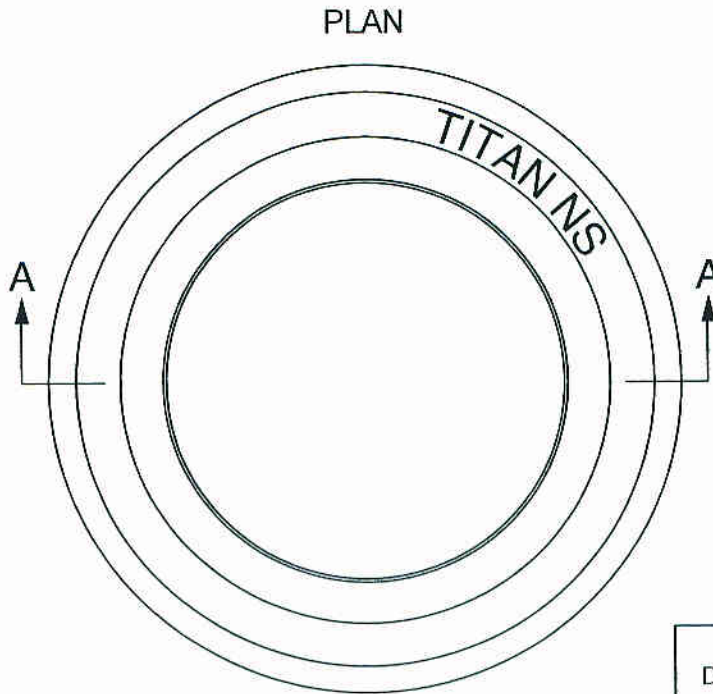

# COS NS VALVE BOX RISERS 1" - 4"

VBR NS

DIMENSION	RISER			
	1"	2"	3"	4"
A	33	40	40	40
B	51	70	95	121

SECTION A-A

ISO 9001-2000 CERTIFIED

MEASUREMENTS IN MILLIMETERS