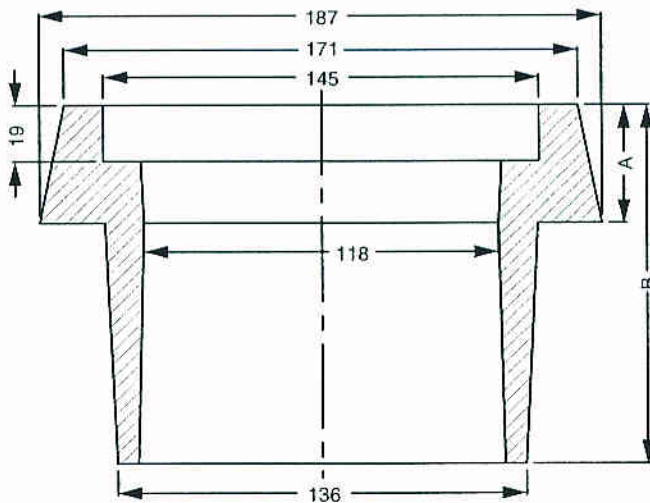

# COS NS VALVE BOX RISERS 1" - 4"

VBR NS

DIMENSION	RISER			
	1"	2"	3"	4"
A	33	40	40	40
B	51	70	95	121

SECTION A-A

ISO 9001-2000 CERTIFIED

MEASUREMENTS IN MILLIMETERS