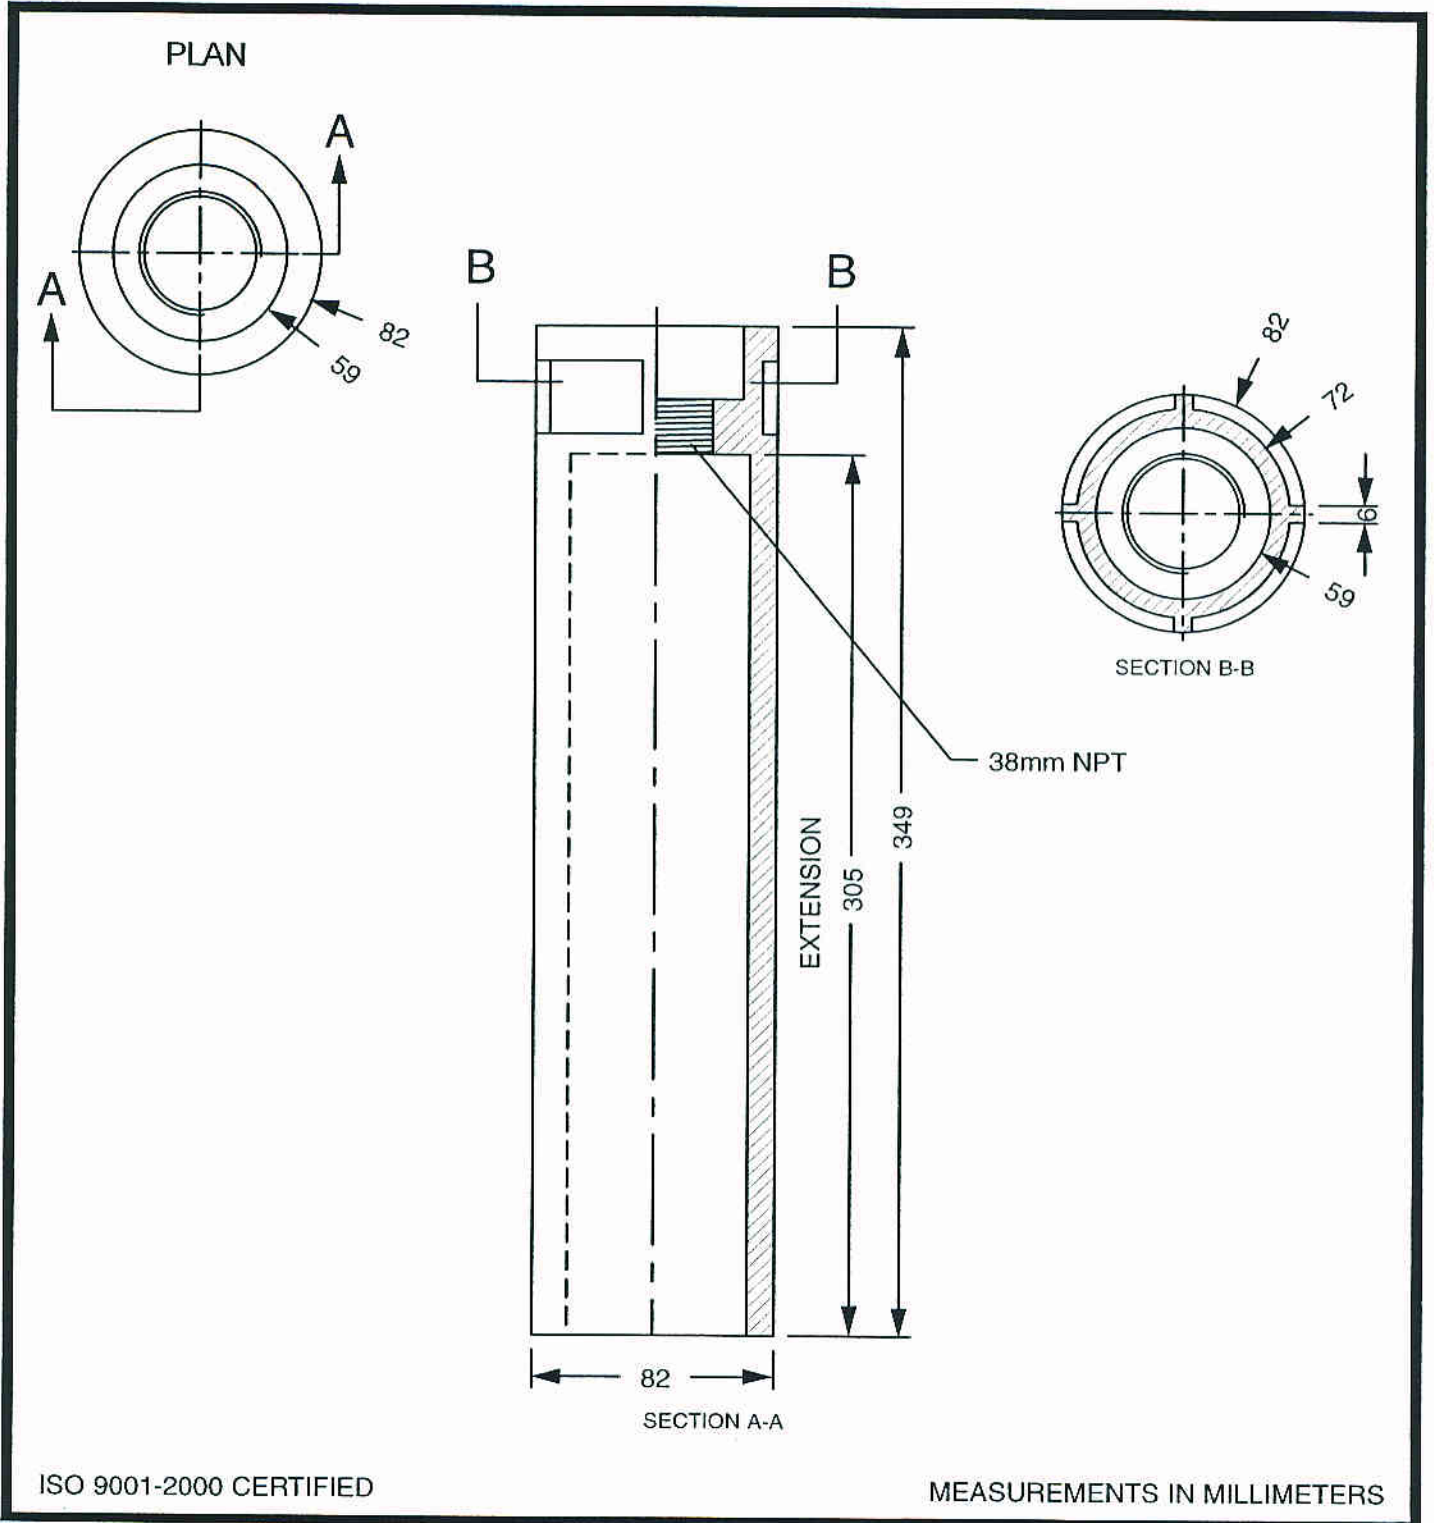

# CITY OF WINNIPEG OLD STYLE SERVICE BOX 12"

**SERVICE BOX 12"**