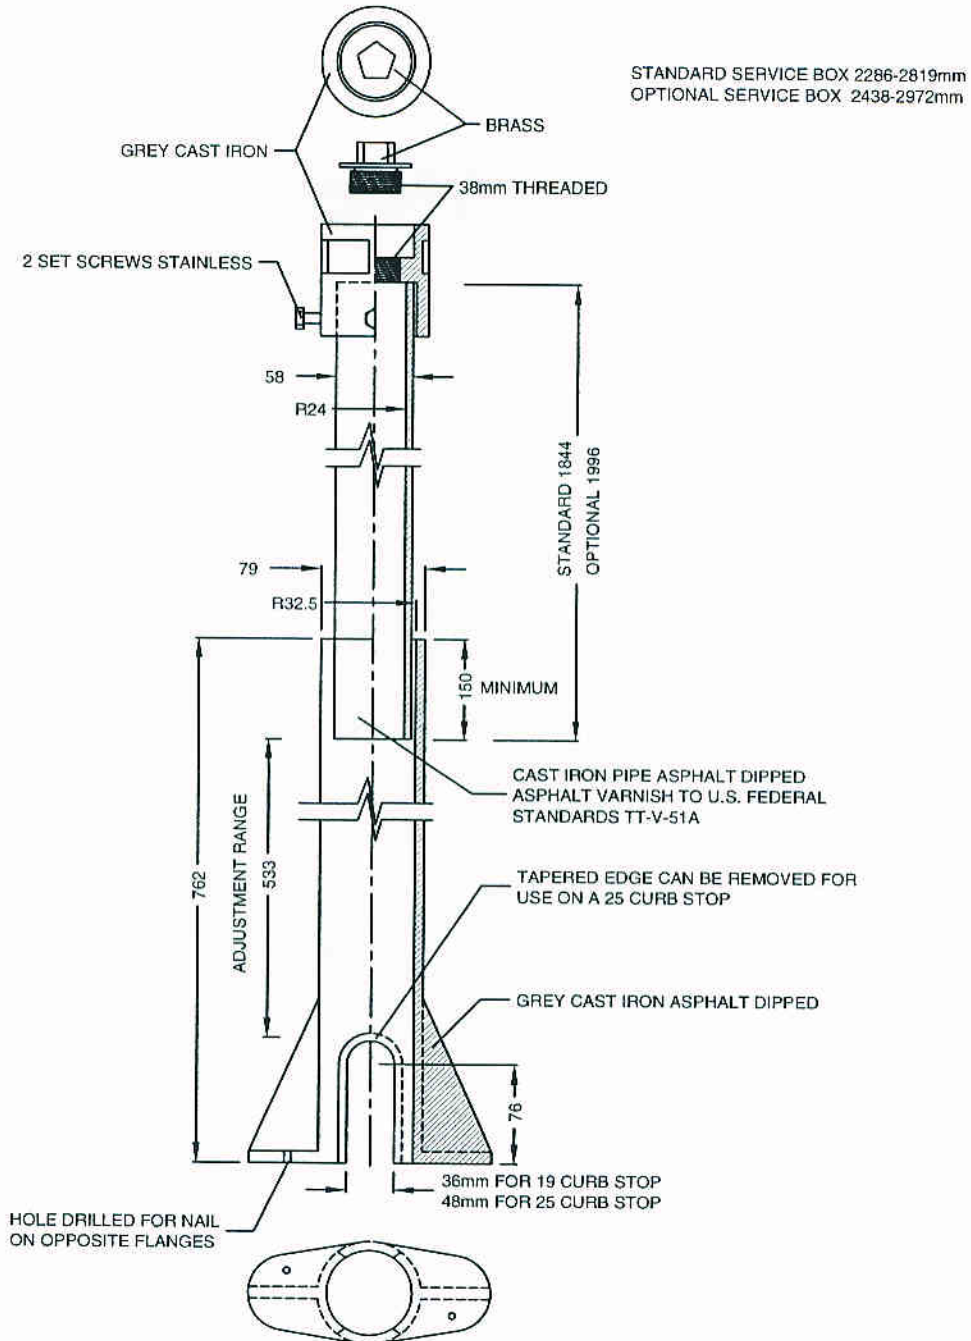

# CITY OF WINNIPEG OLD STYLE SERVICE BOX

**SERVICE BOX**

ISO 9001-2000 CERTIFIED

MEASUREMENTS IN MILLIMETERS

# TITAN FOUNDRY

WINNIPEG, MANITOBA