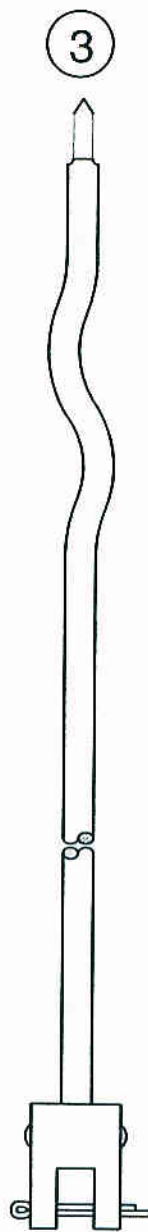

SERVICE BOX RODS

BOX RODS

STANDARD STEEL ROD
WITH WELDED STEEL
CLEVIS AND COTTER PIN
KINKED

STAINLESS STEEL ROD
WITH WELDED STAINLESS
STEEL CLEVIS AND
COTTER PIN
KINKED

15mm STAINLESS STEEL
ROD WITH STAINLESS
STEEL CAST
CLEVIS-RIVETED
KINKED

15mm STAINLESS STEEL
ROD WITH STAINLESS
STEEL
CAST CLEVIS-RIVETED
STRAIGHT

AVAILABLE IN VARIOUS LENGTHS

ISO 9001-2000 CERTIFIED

MEASUREMENTS IN MILLIMETERS

TITAN FOUNDRY

WINNIPEG, MANITOBA