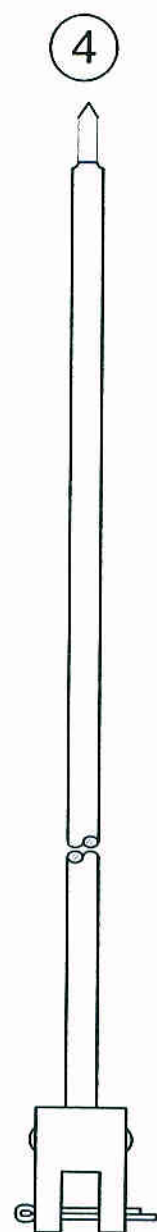

SERVICE BOX RODS

BOX RODS

STANDARD STEEL ROD
WITH WELDED STEEL
CLEVIS AND COTTER PIN
KINKED

STAINLESS STEEL ROD
WITH WELDED STAINLESS
STEEL CLEVIS AND
COTTER PIN
KINKED

15mm STAINLESS STEEL
ROD WITH STAINLESS
STEEL CAST
CLEVIS-RIVETED
KINKED

15mm STAINLESS STEEL
ROD WITH STAINLESS
STEEL
CAST CLEVIS-RIVETED
STRAIGHT

AVAILABLE IN VARIOUS LENGTHS

ISO 9001-2000 CERTIFIED

MEASUREMENTS IN MILLIMETERS

TITAN FOUNDRY

WINNIPEG, MANITOBA