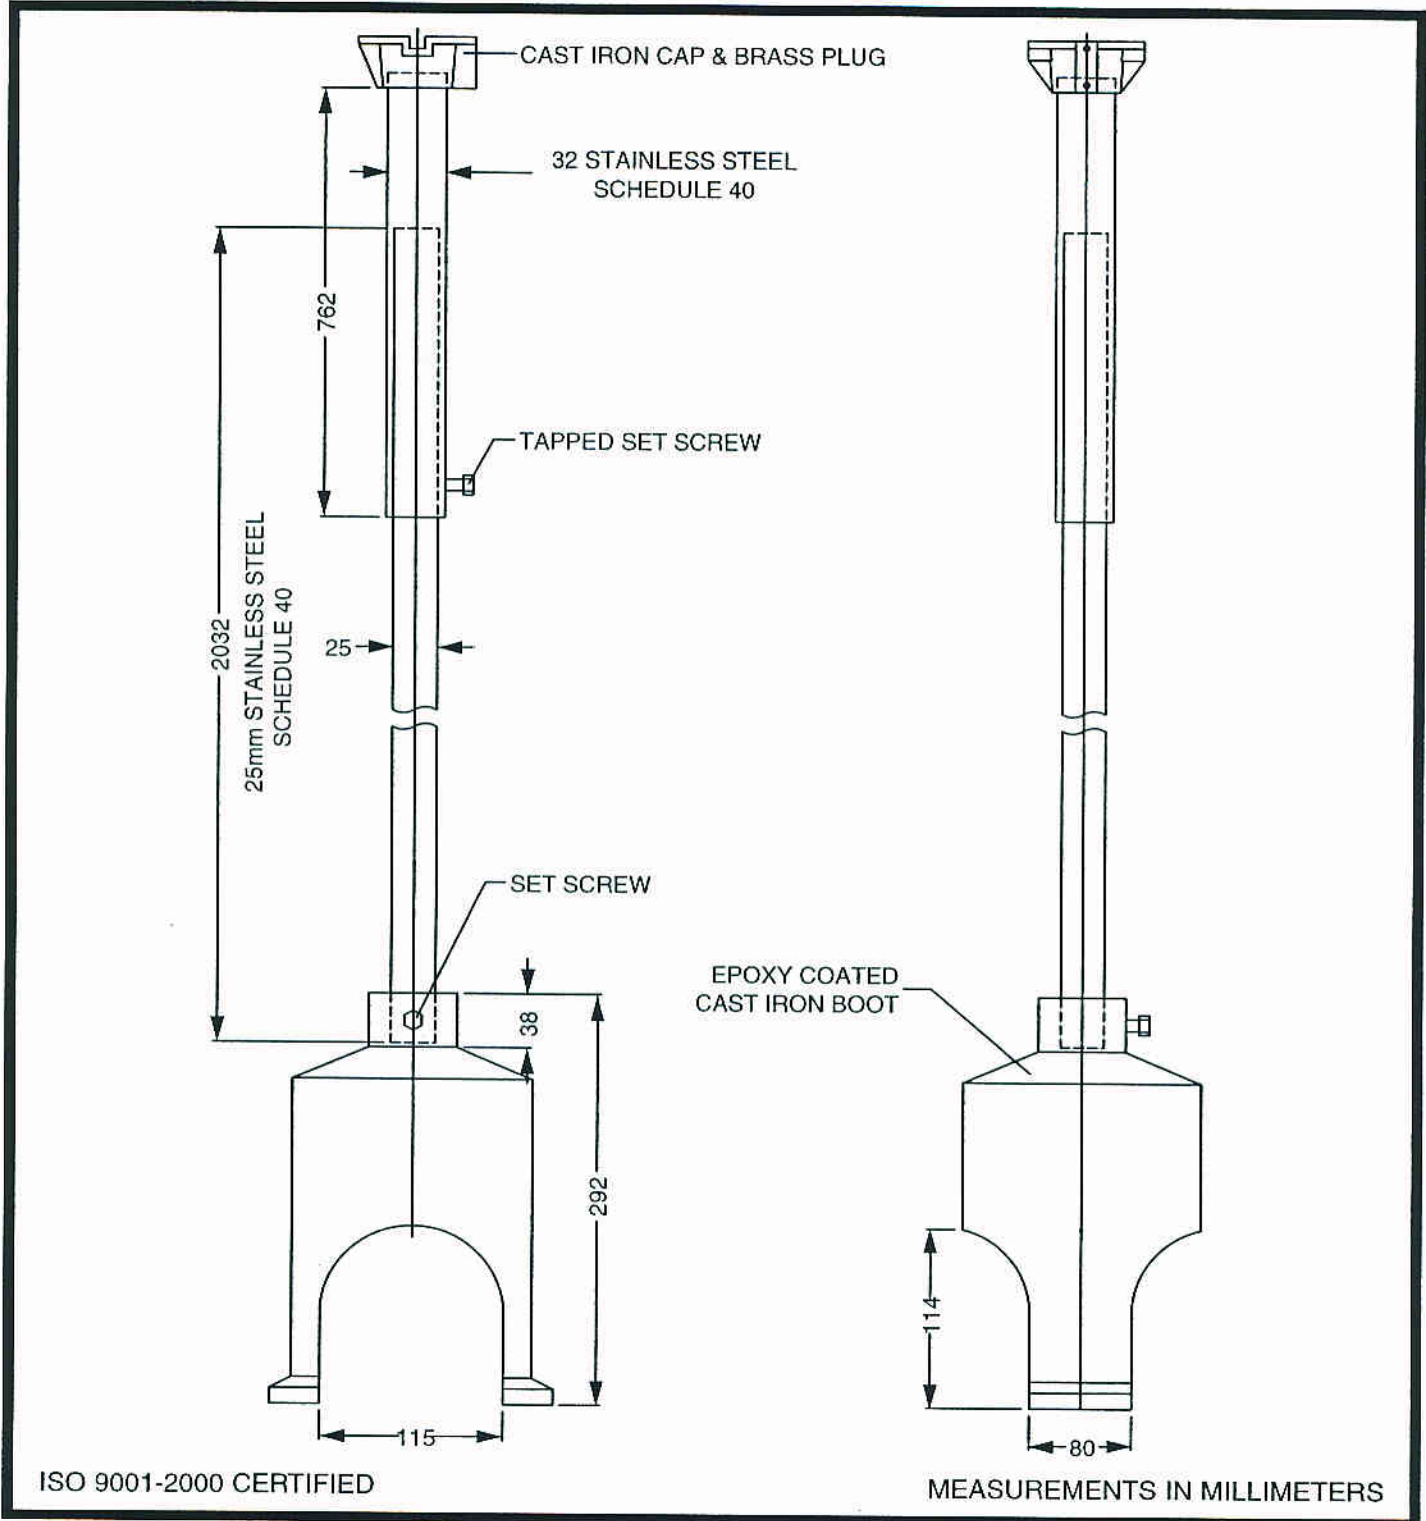

CITY OF SASKATOON SERVICE BOX LARGE - POLARIZED

SERVICE BOX

TITAN FOUNDRY

WINNIPEG, MANITOBA