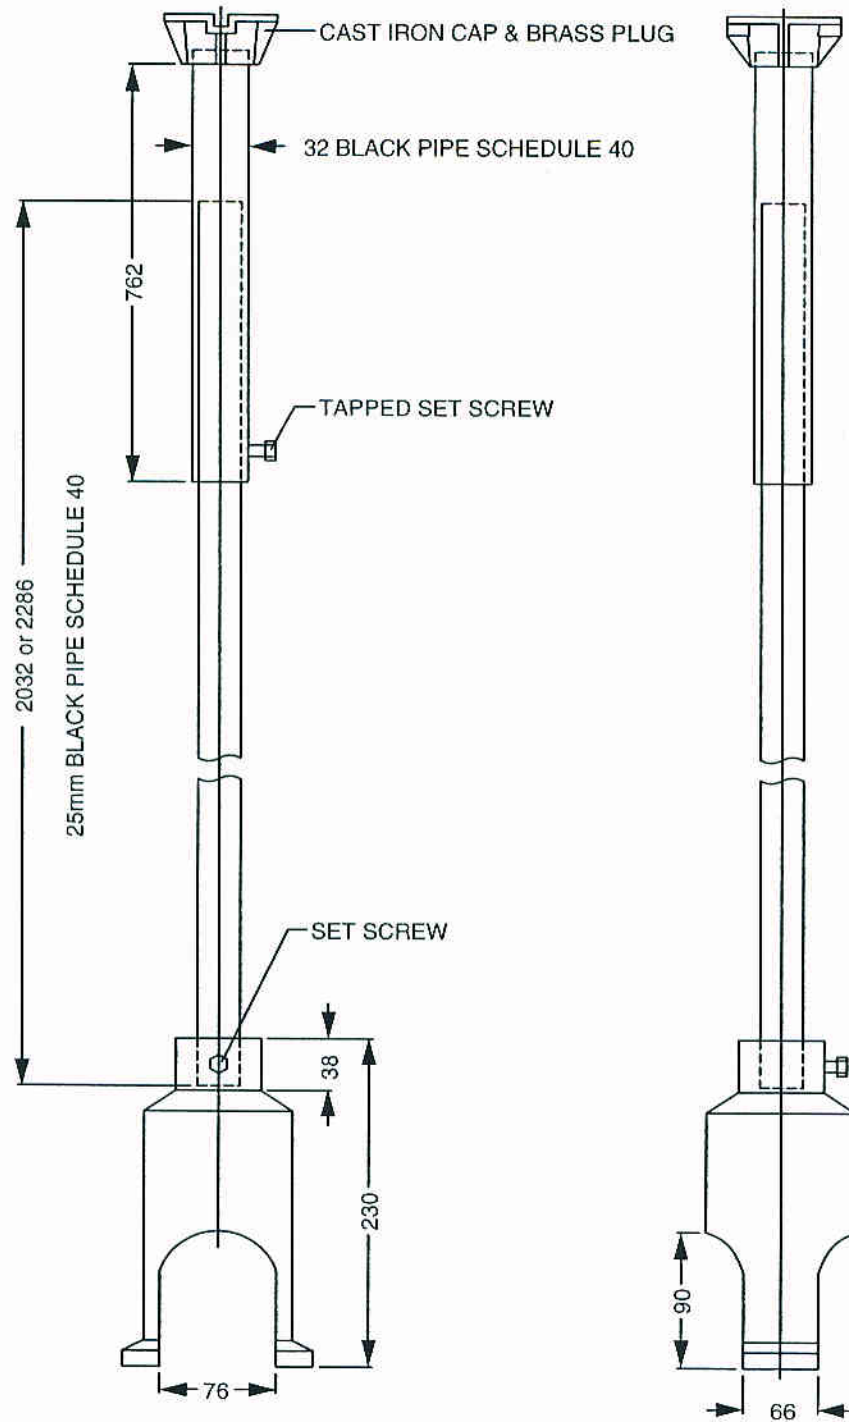

RURAL SASKATCHEWAN SERVICE BOX SMALL

SERVICE BOX

ISO 9001-2000 CERTIFIED

MEASUREMENTS IN MILLIMETERS

TITAN FOUNDRY

WINNIPEG, MANITOBA