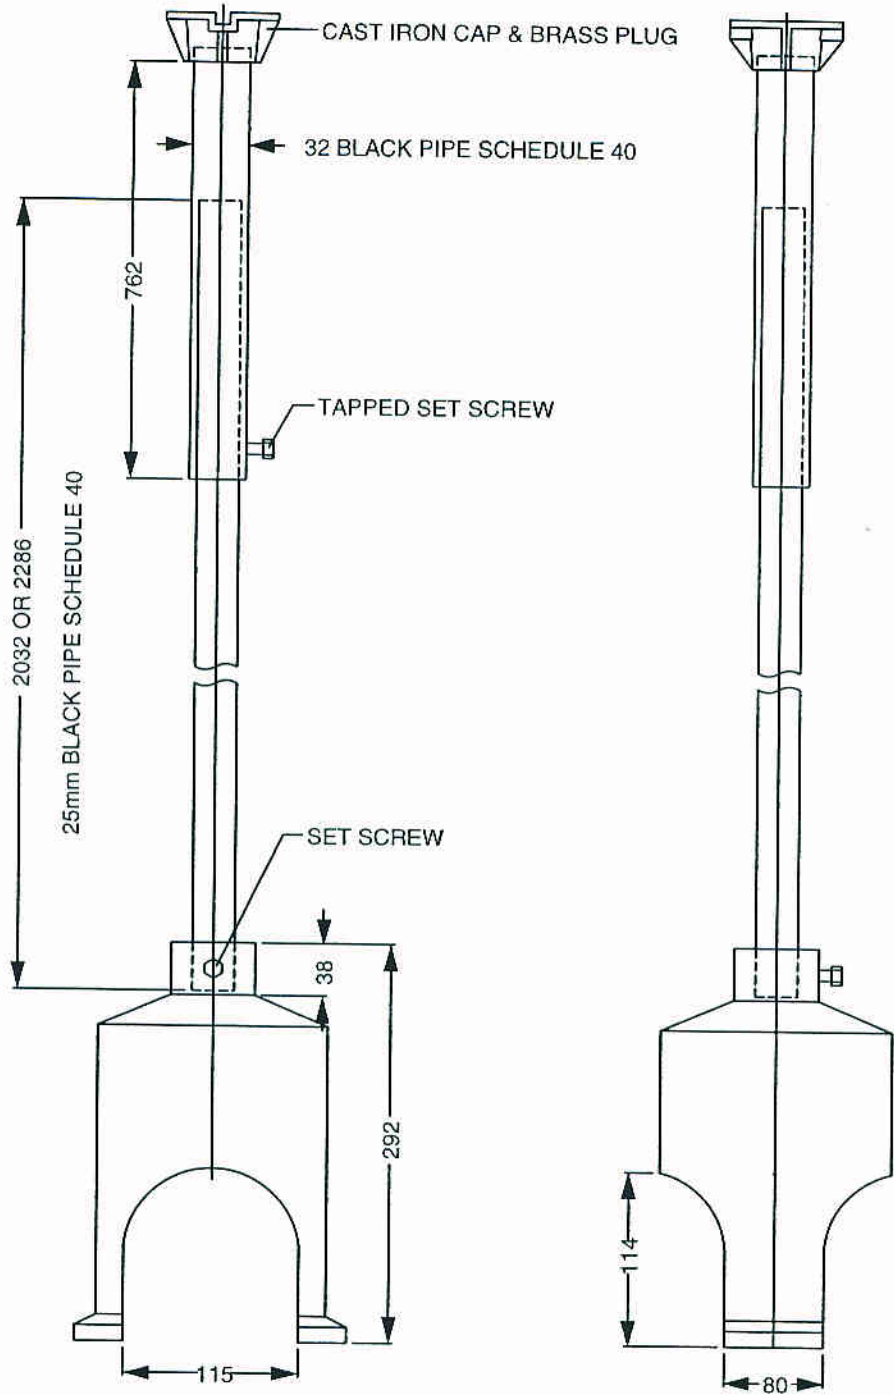

RURAL SASKATCHEWAN SERVICE BOX LARGE

SERVICE BOX

ISO 9001-2000 CERTIFIED

MEASUREMENTS IN MILLIMETERS

TITAN FOUNDRY

WINNIPEG, MANITOBA