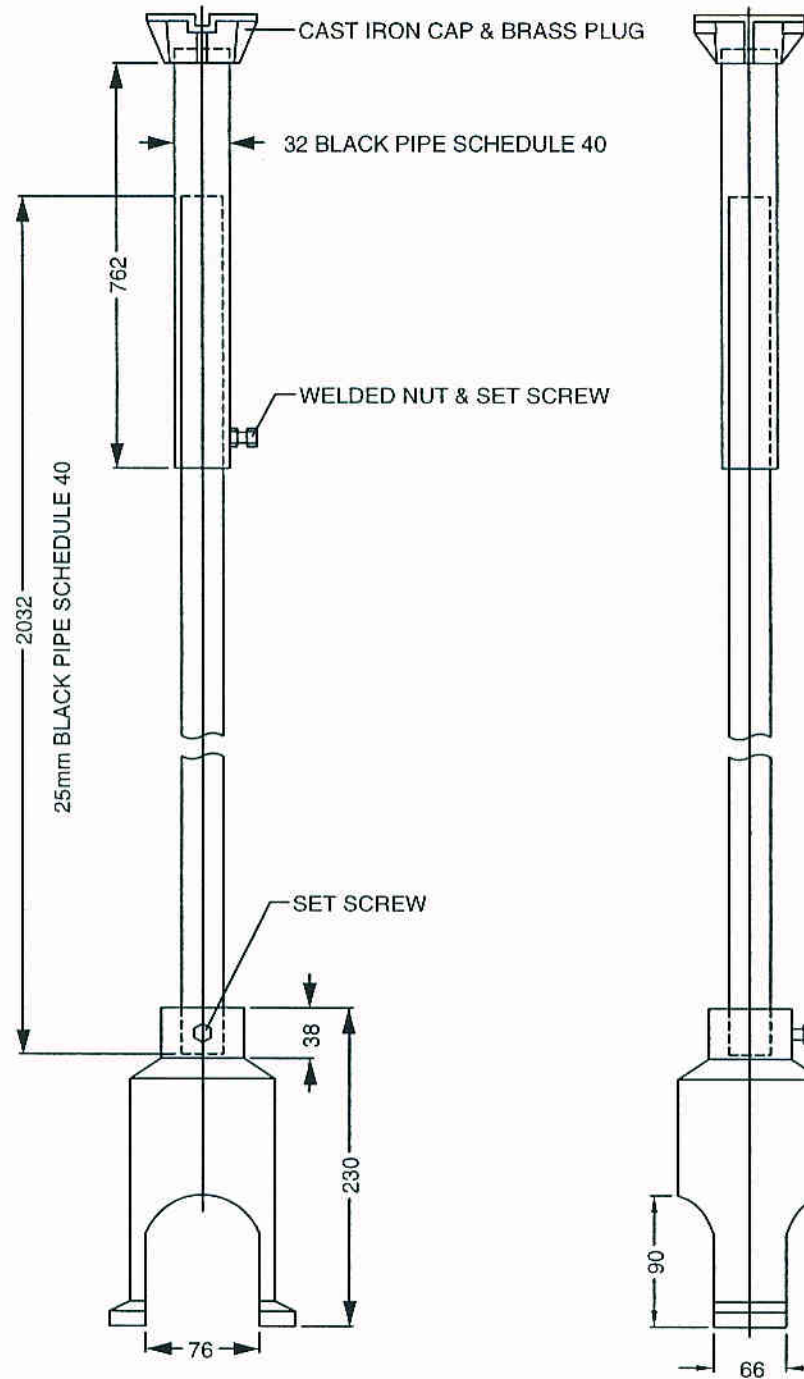

CITY OF REGINA SERVICE BOX SMALL - POLARIZED

SERVICE BOX

ISO 9001-2000 CERTIFIED

MEASUREMENTS IN MILLIMETERS

TITAN FOUNDRY

WINNIPEG, MANITOBA