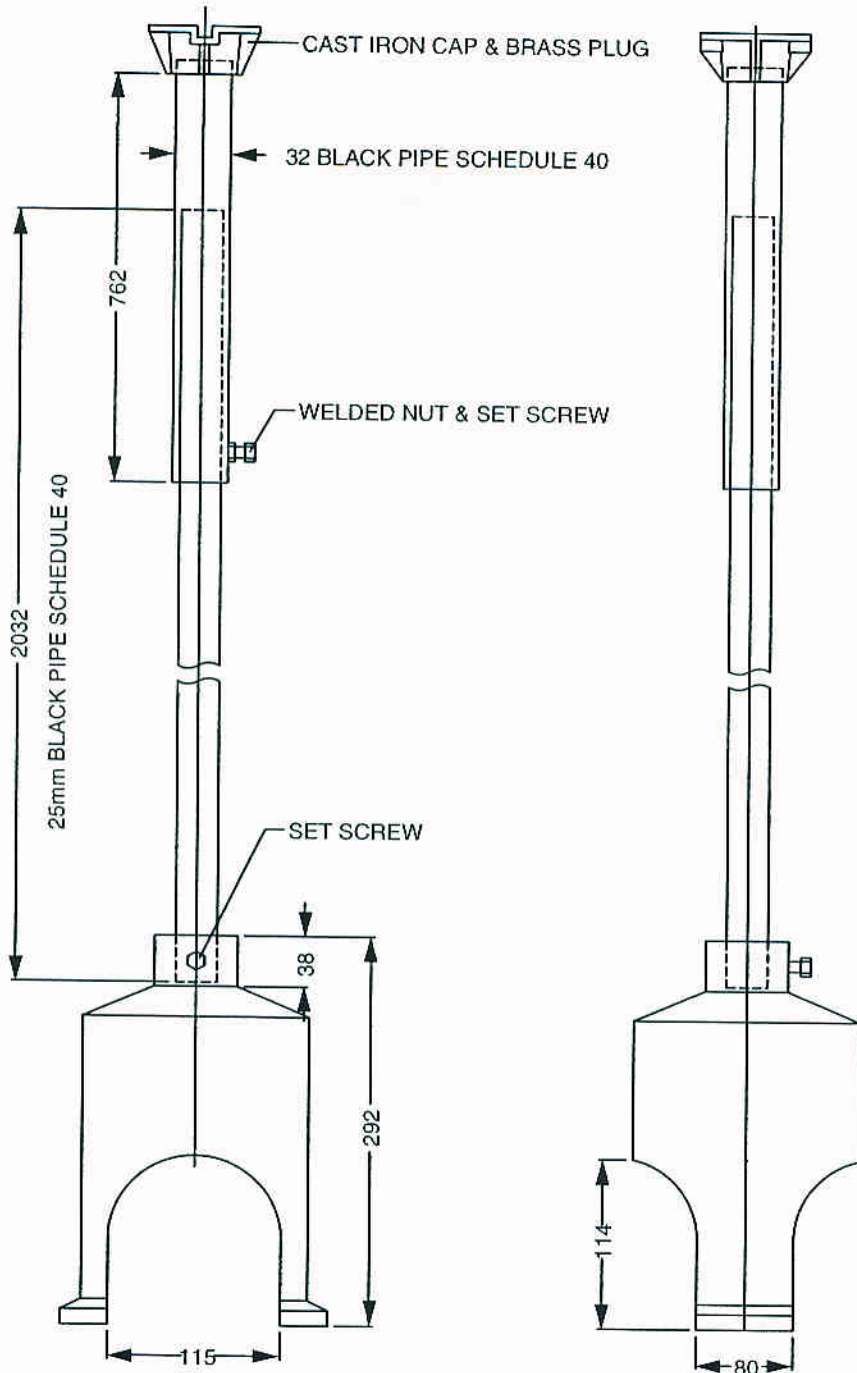

# CITY OF REGINA SERVICE BOX LARGE - POLARIZED

**SERVICE BOX**

ISO 9001-2000 CERTIFIED

MEASUREMENTS IN MILLIMETERS