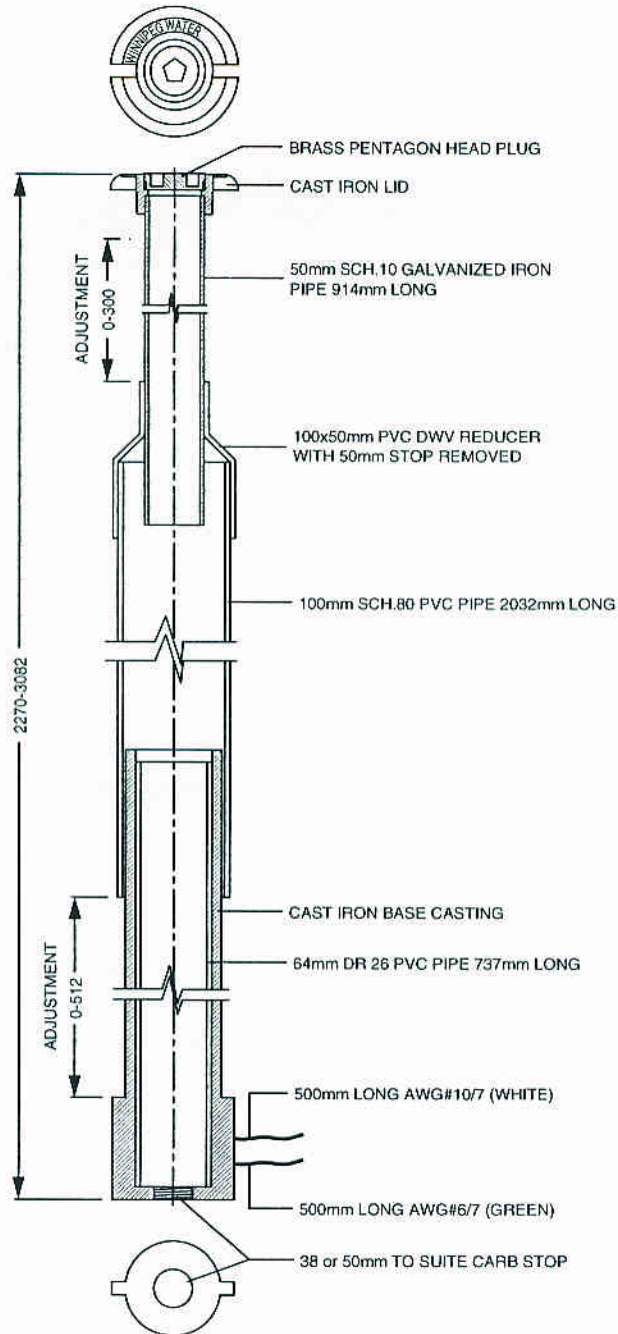

# MINNEAPOLIS STYLE SERVICE BOX

**SERVICE BOX**

ISO 9001-2000 CERTIFIED

MEASUREMENTS IN MILLIMETERS