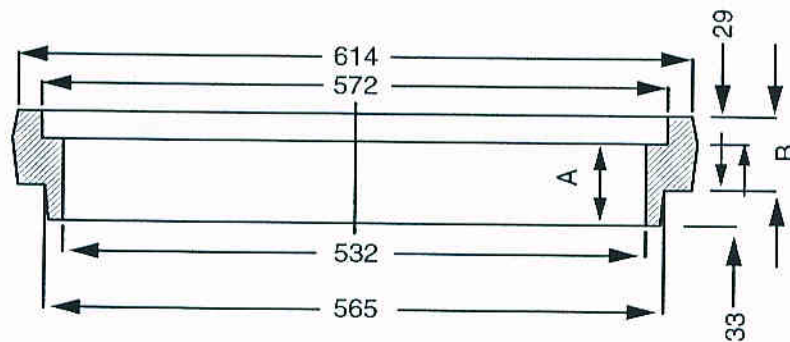

LIFTER RING

TF-105/39

LIFTER RINGS AVAILABLE IN FOUR SIZES:

DIM SIZE	A MM	B MM
38mm	38	34
51mm	51	47
64mm	64	60
76mm	76	72

SECTION A-A

ISO 9001-2000 CERTIFIED

MEASUREMENTS IN MILLIMETERS

TITAN FOUNDRY