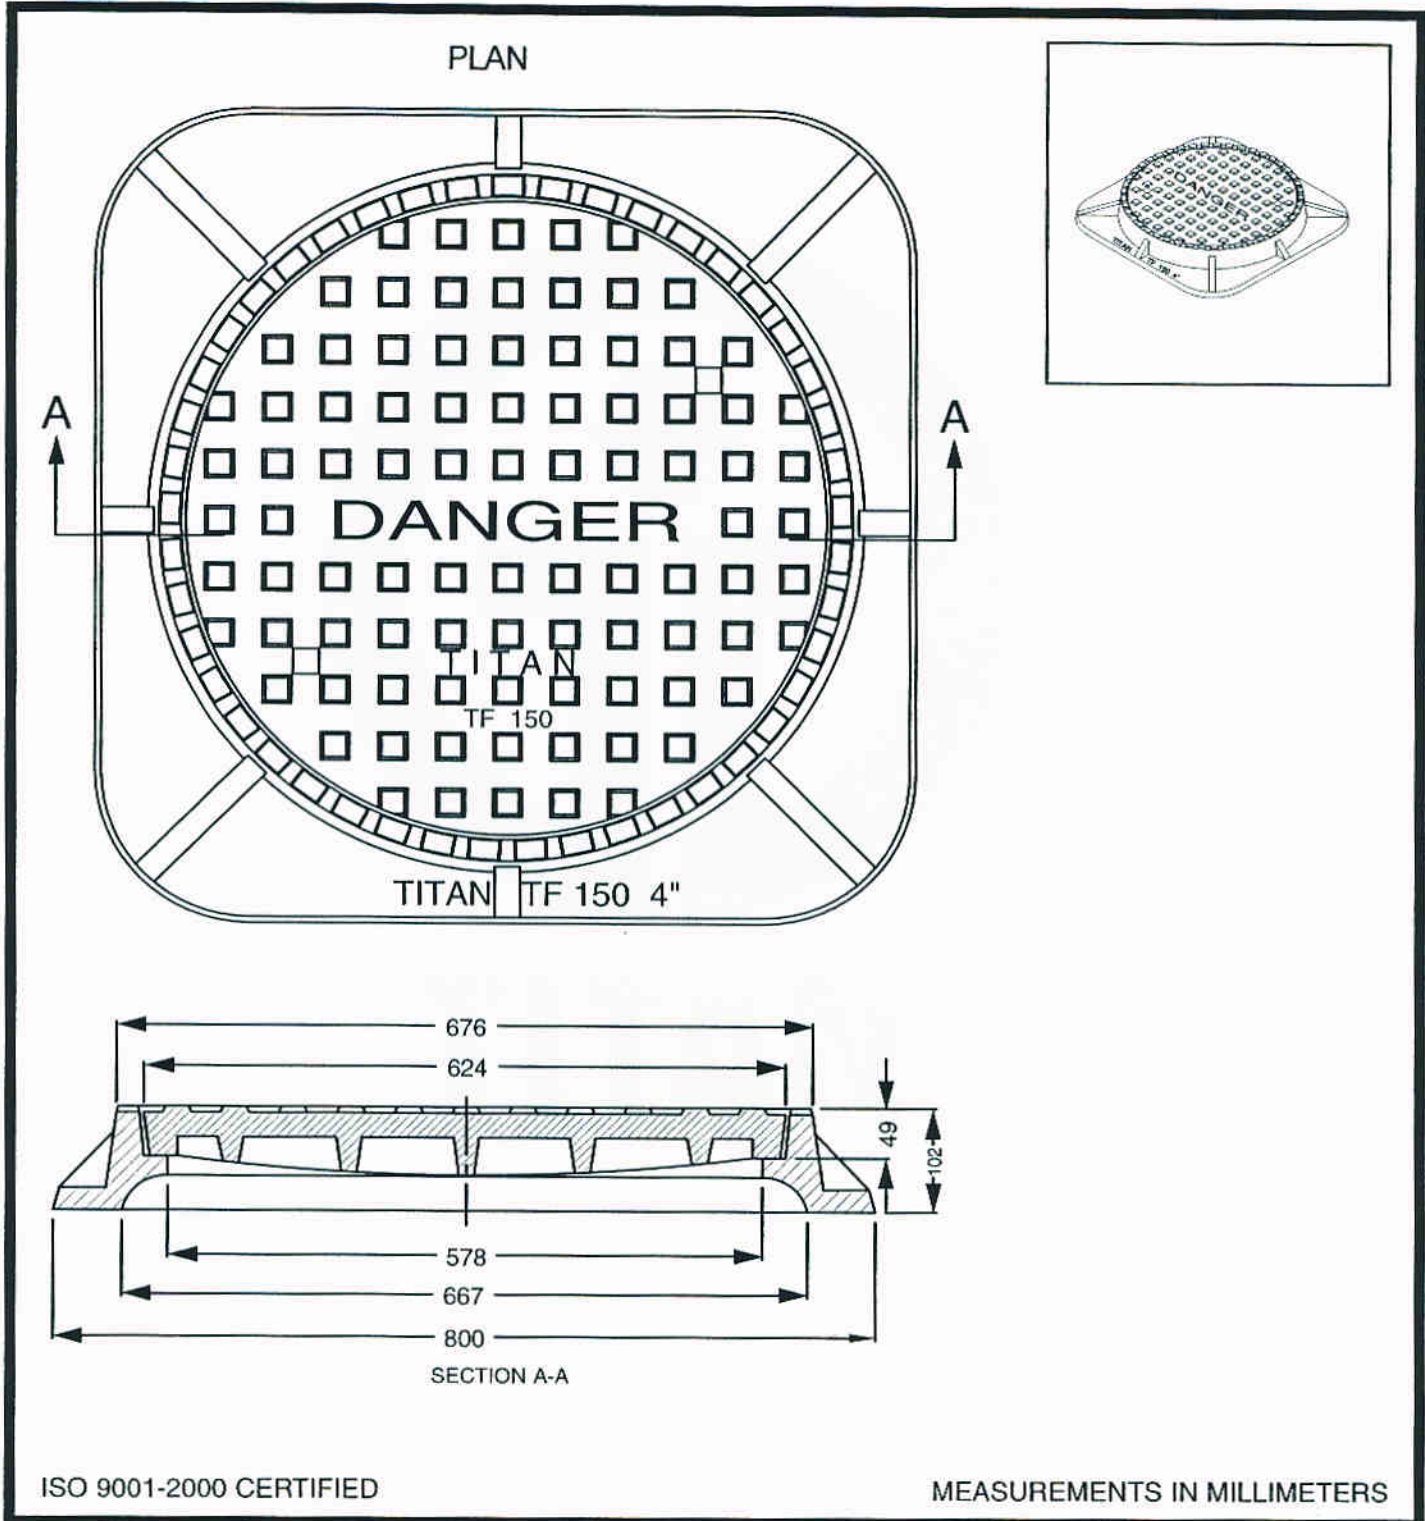

FRAME AND SOLID COVER

TF-150-4"

ISO 9001-2000 CERTIFIED

MEASUREMENTS IN MILLIMETERS

TITAN FOUNDRY

WINNIPEG, MANITOBA