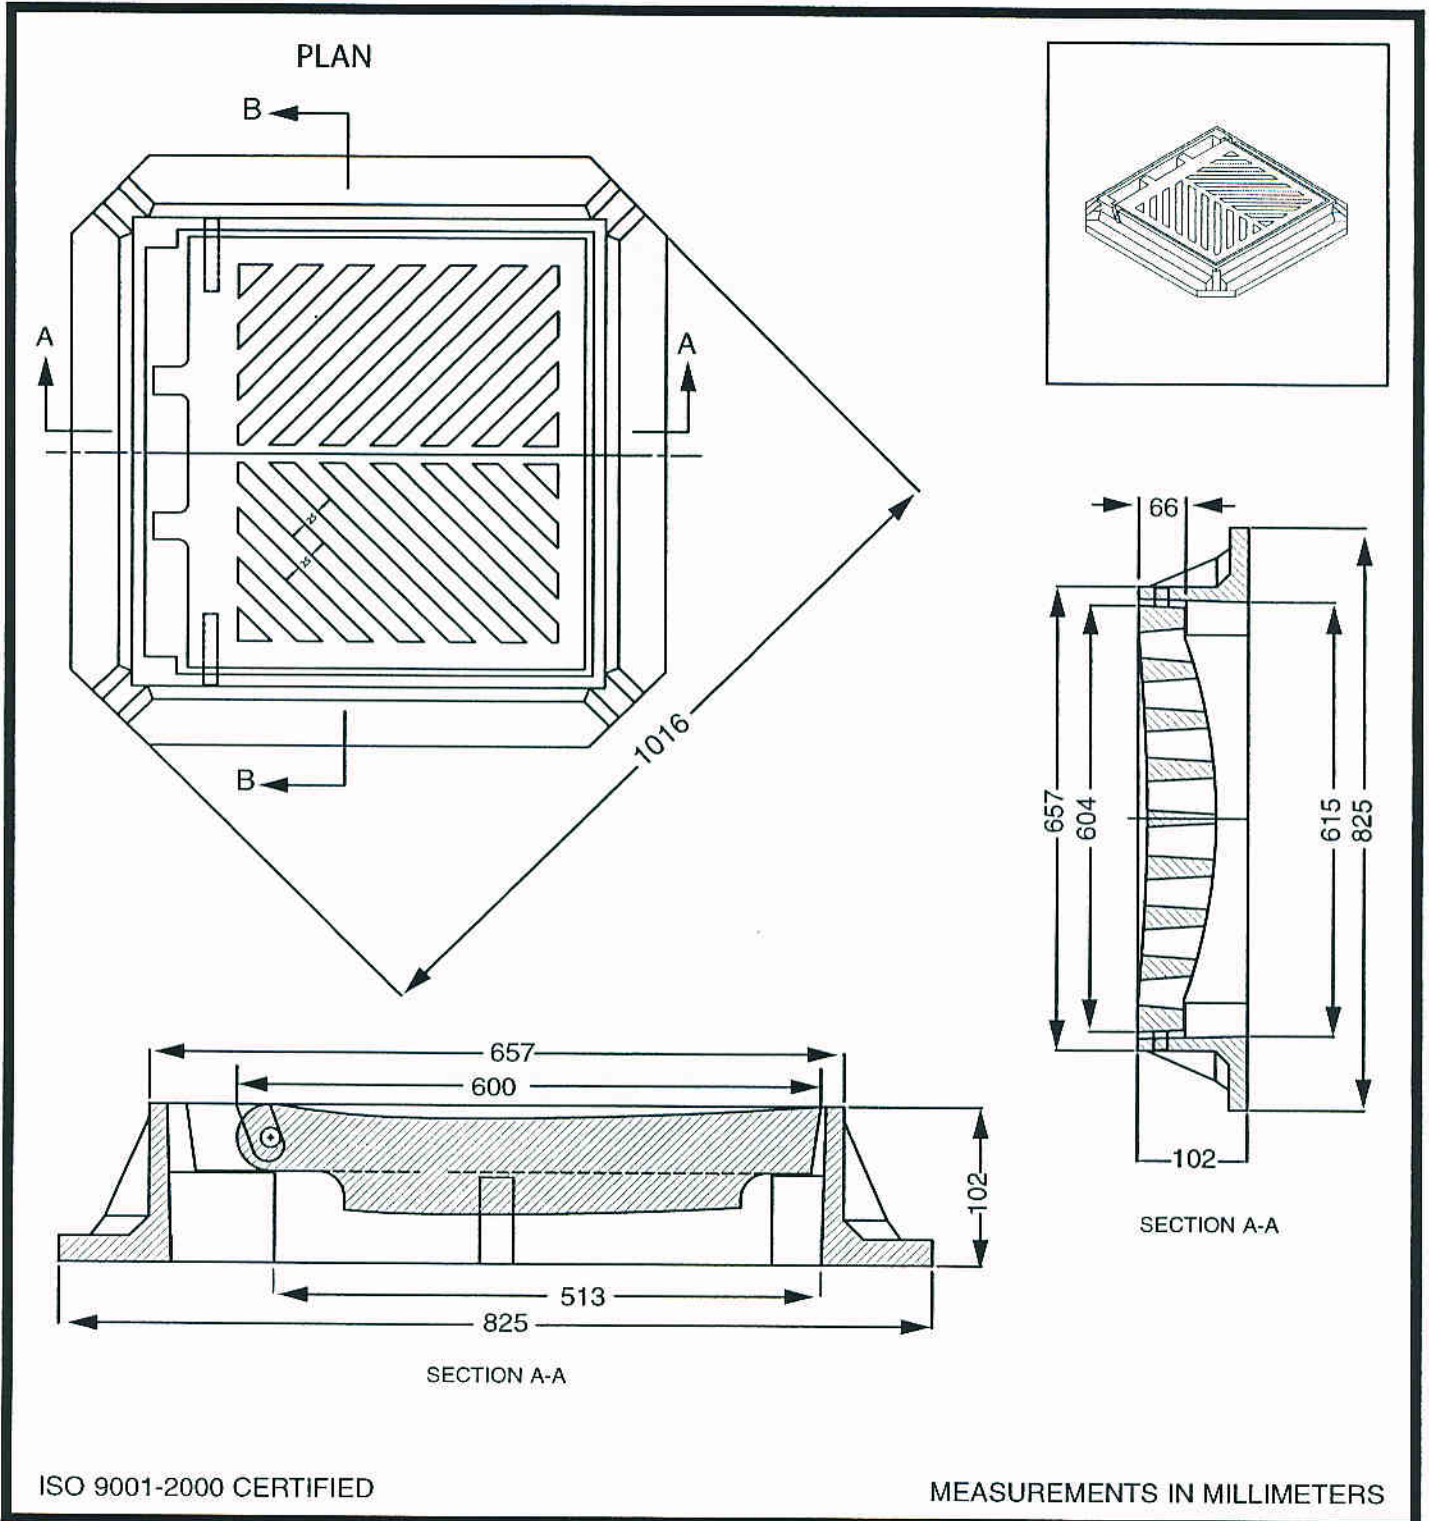

FRAME AND GRATED COVER T.B.

TF-107-4" T.B.

TITAN FOUNDRY

WINNIPEG, MANITOBA