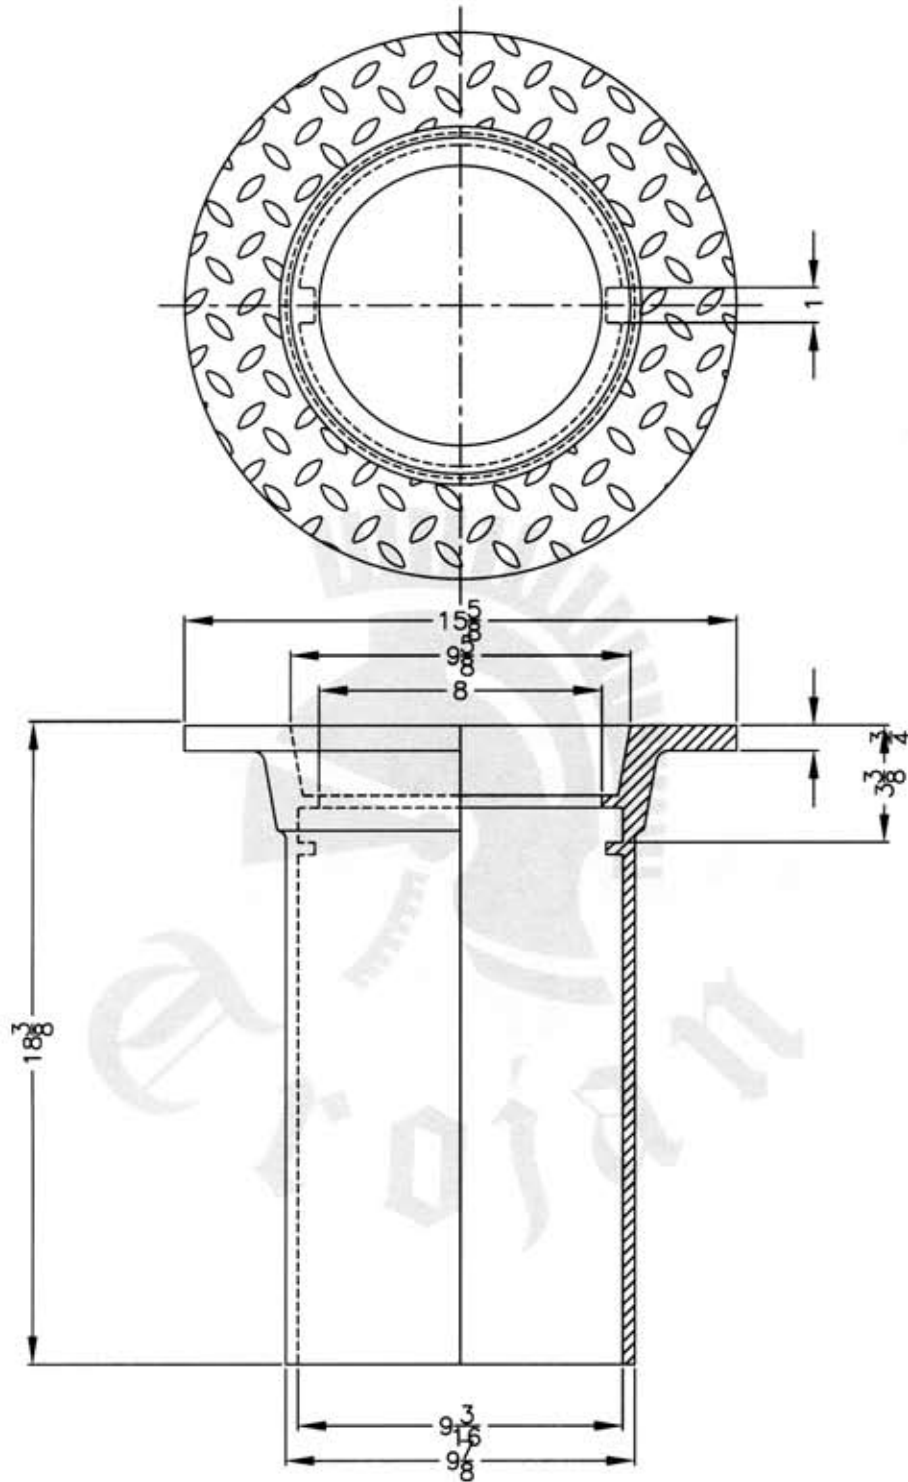

Please note that drawings are approximate and not to be used for engineering purposes – please contact us for specific dimensions.

Available in 12" Height

RATING—HWY LOAD

VALVE BOX

NO.
MR-8

TROJAN INDUSTRIES INC.
CALGARY • EDMONTON, ALBERTA