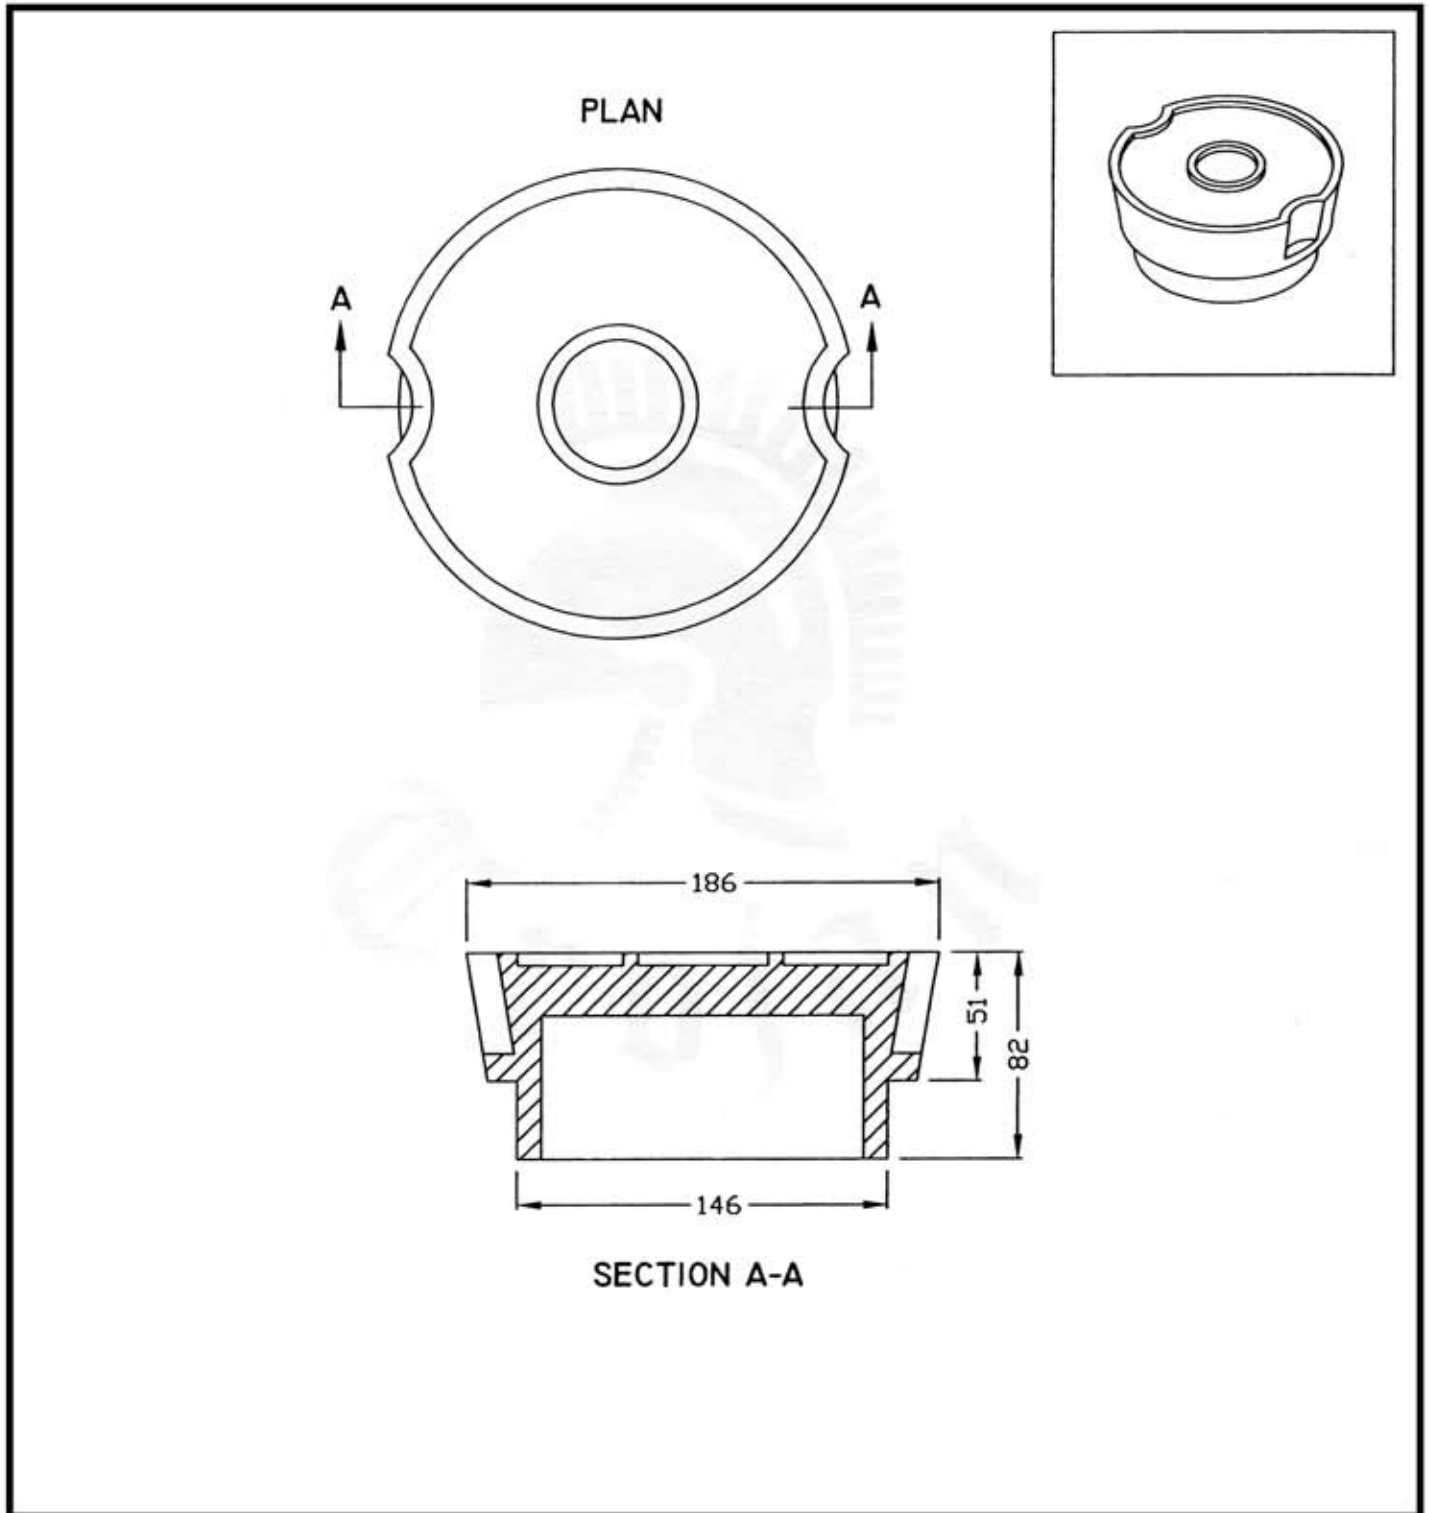

Please note that drawings are approximate and not to be used for engineering purposes – please contact us for specific dimensions.

NELSON VALVE BOX STANDARD LID

N-VB

TROJAN INDUSTRIES INC.
CALGARY • EDMONTON, ALBERTA