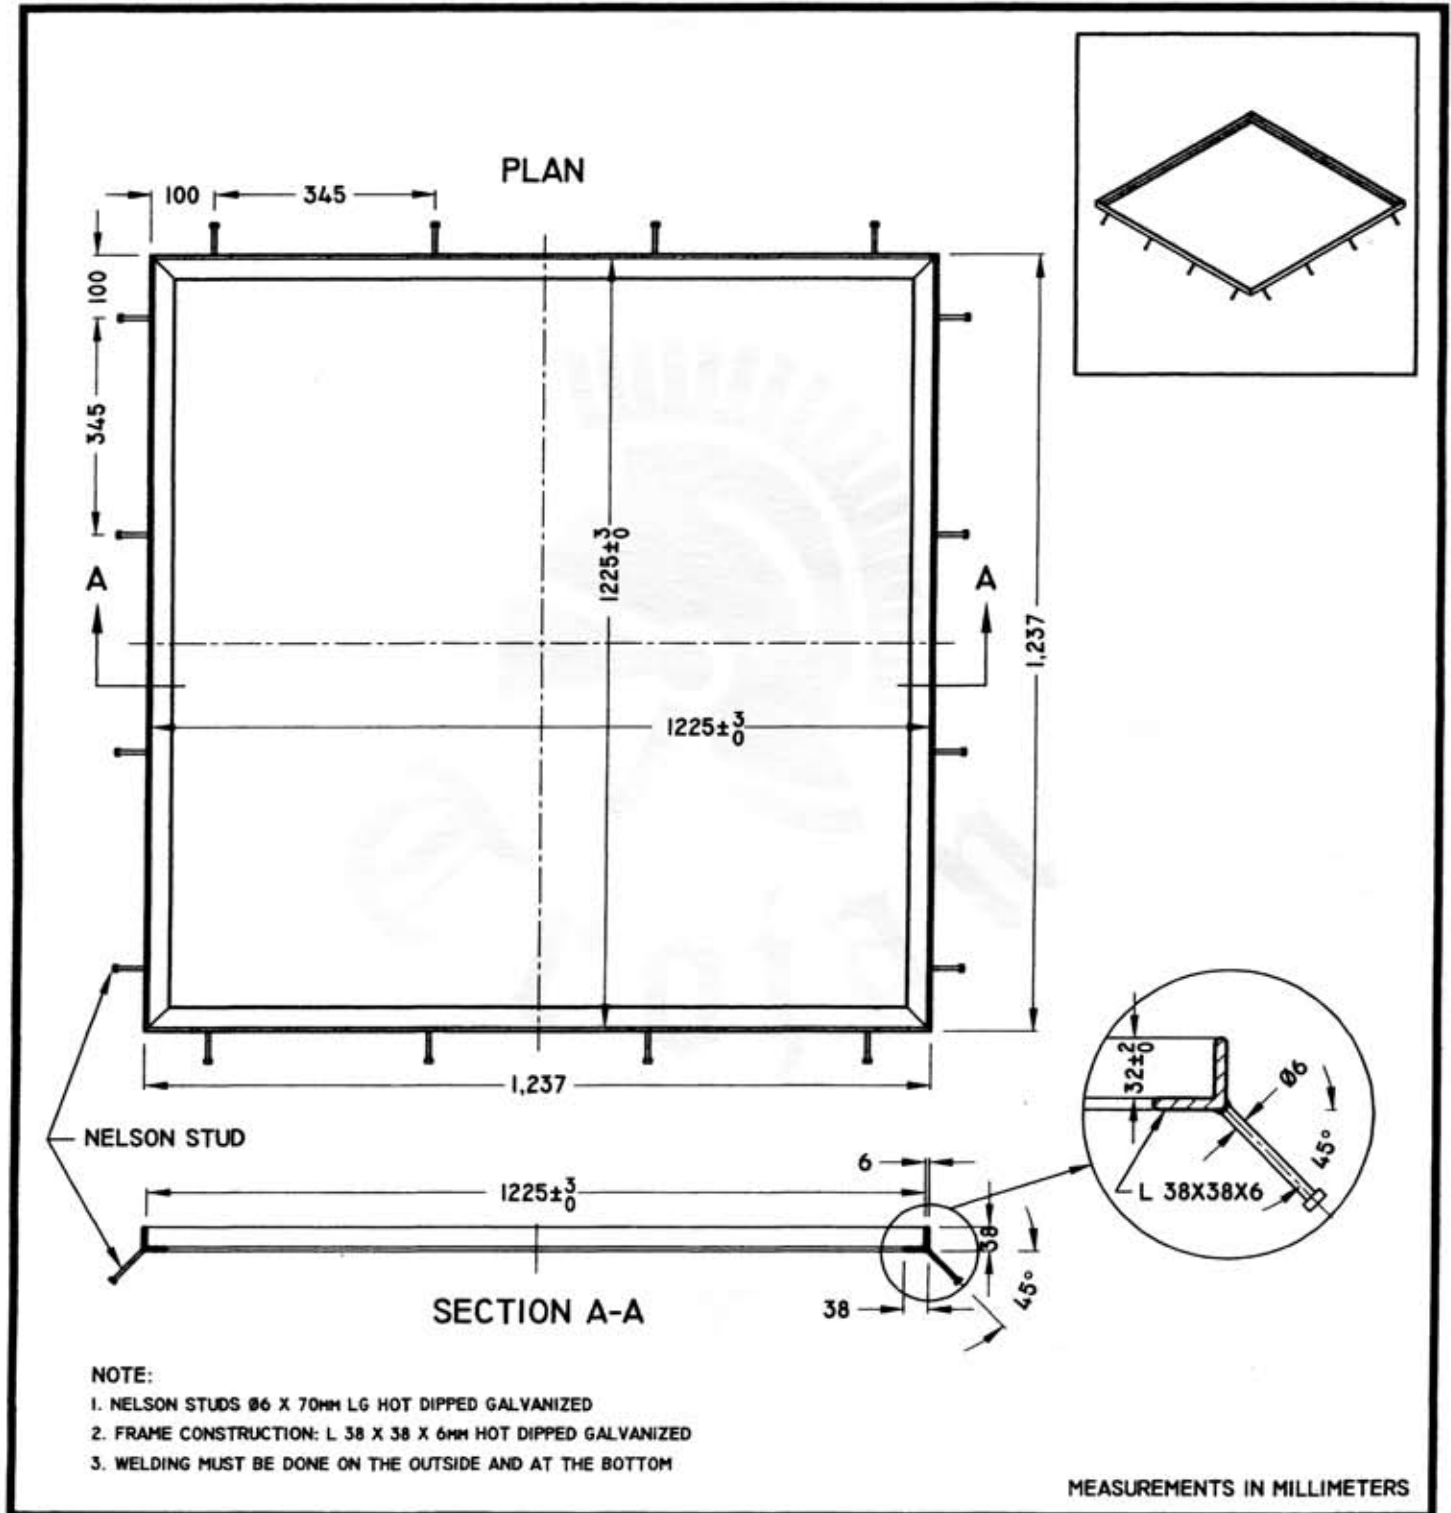

Please note that drawings are approximate and not to be used for engineering purposes – please contact us for specific dimensions.

TREE GRATE FRAME

TGF

TROJAN INDUSTRIES INC.
CALGARY • EDMONTON, ALBERTA