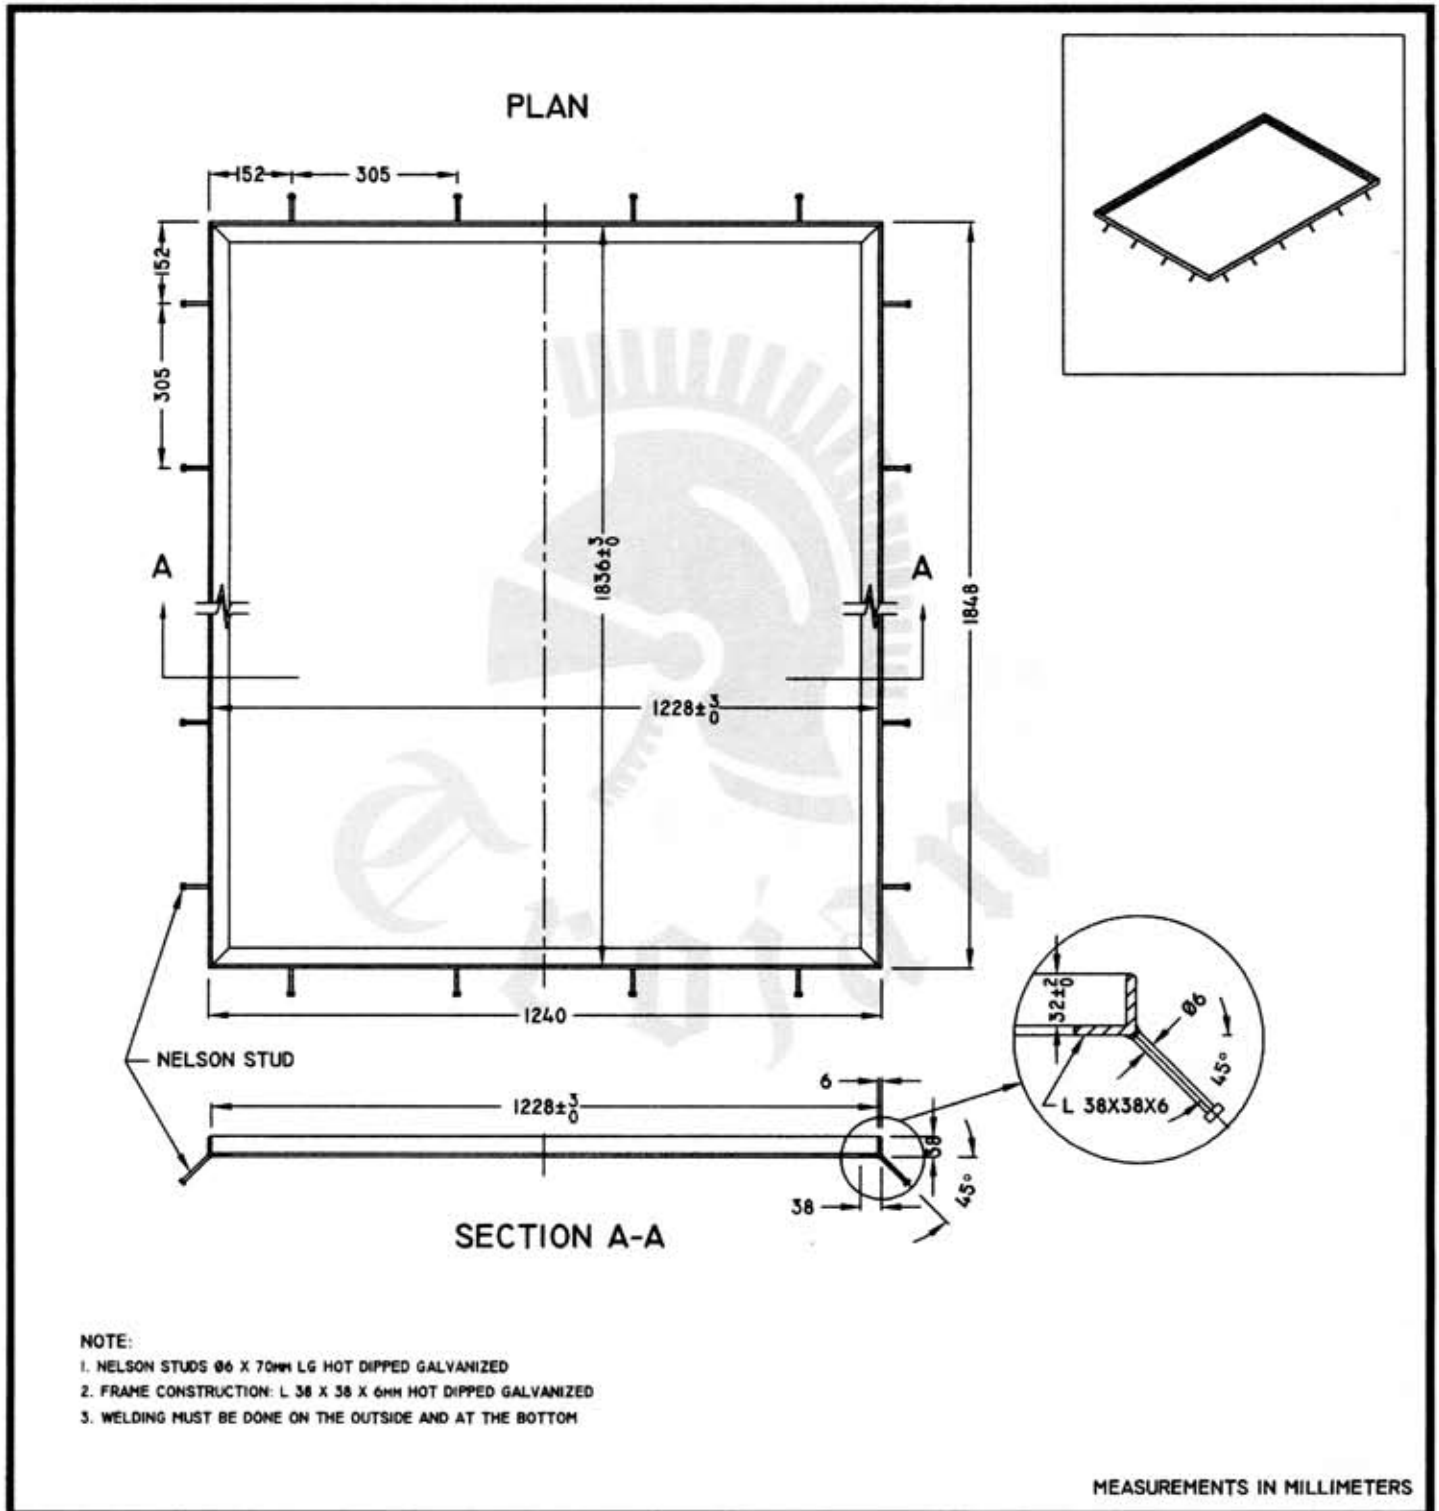

Please note that drawings are approximate and not to be used for engineering purposes – please contact us for specific dimensions.

TREE GRATE FRAME 4X6

TGF 46

TROJAN INDUSTRIES INC.
CALGARY • EDMONTON, ALBERTA