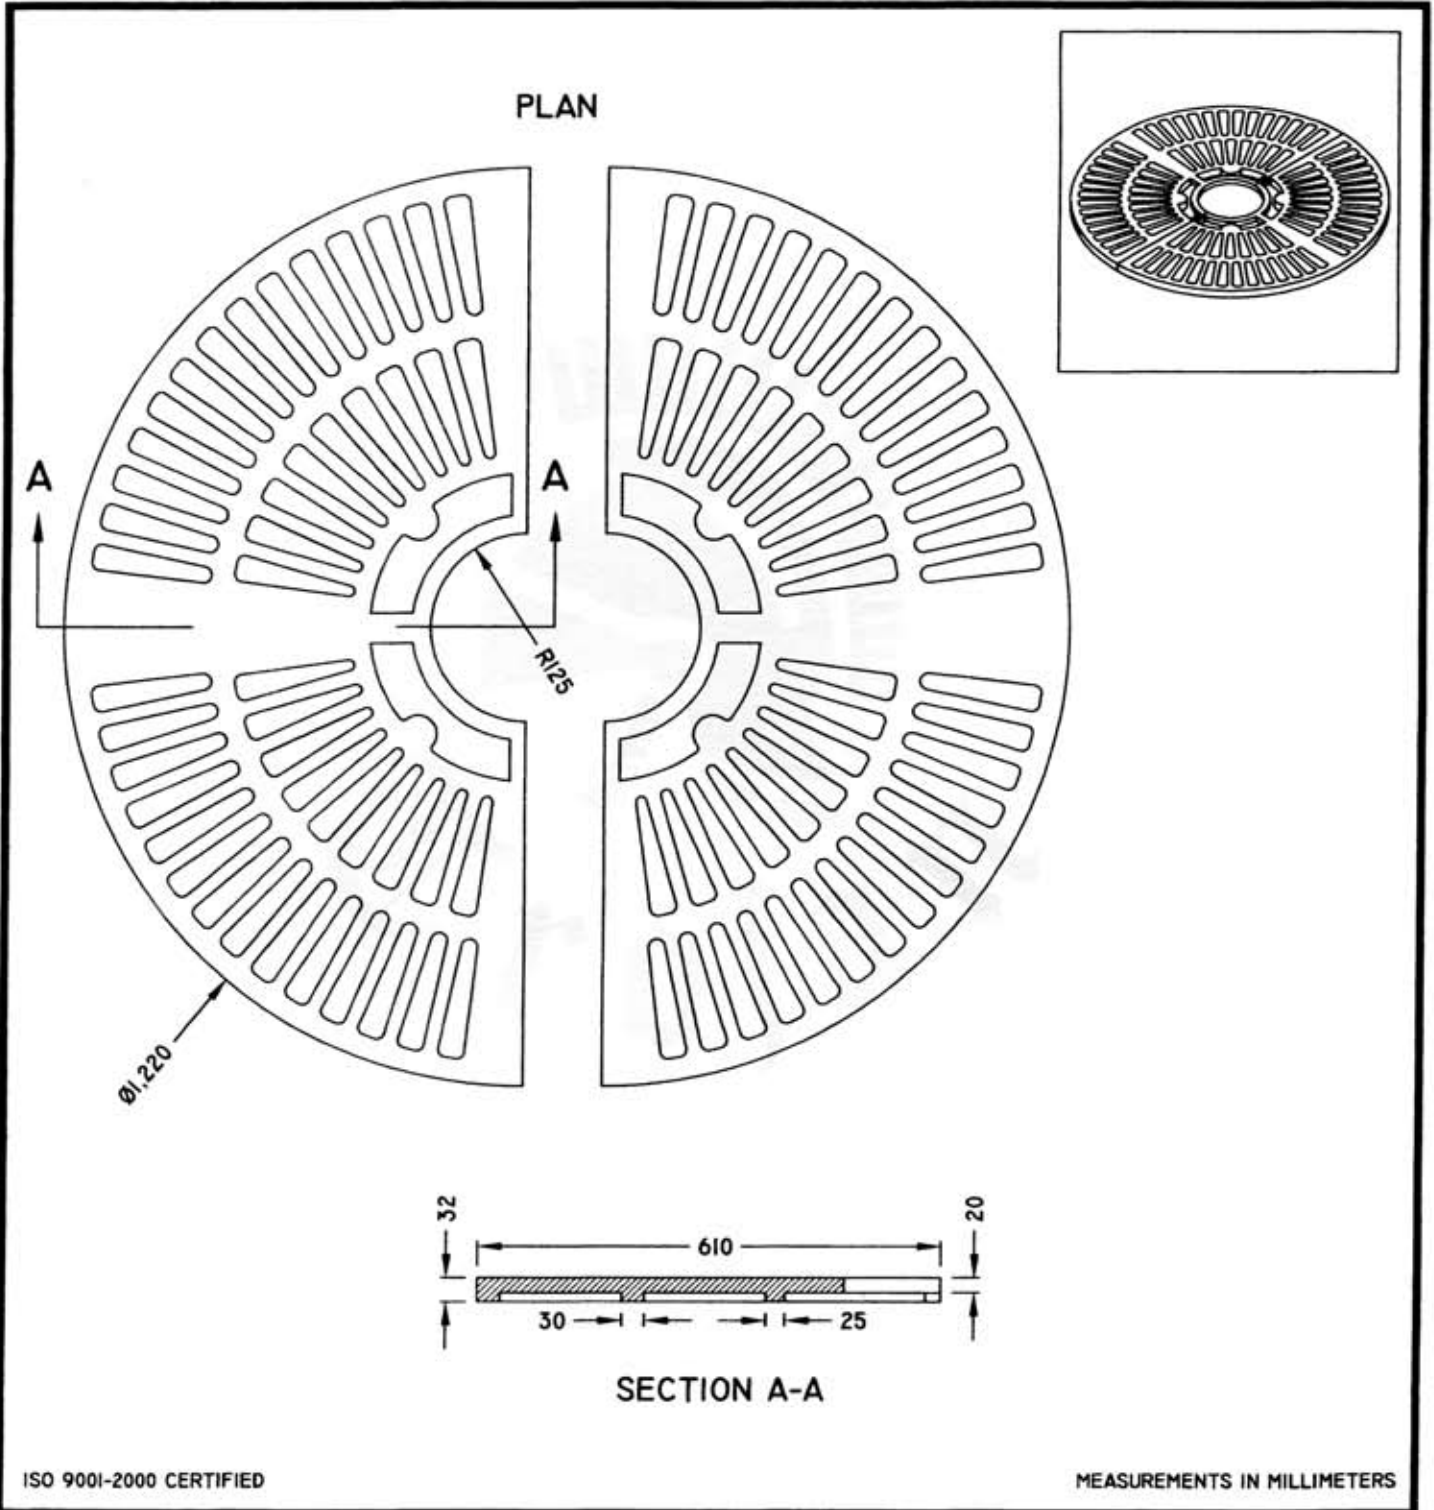

Please note that drawings are approximate and not to be used for engineering purposes – please contact us for specific dimensions.

TREE GRATE 48IN ROUND

TF-48 R

TROJAN INDUSTRIES INC.
CALGARY • EDMONTON, ALBERTA