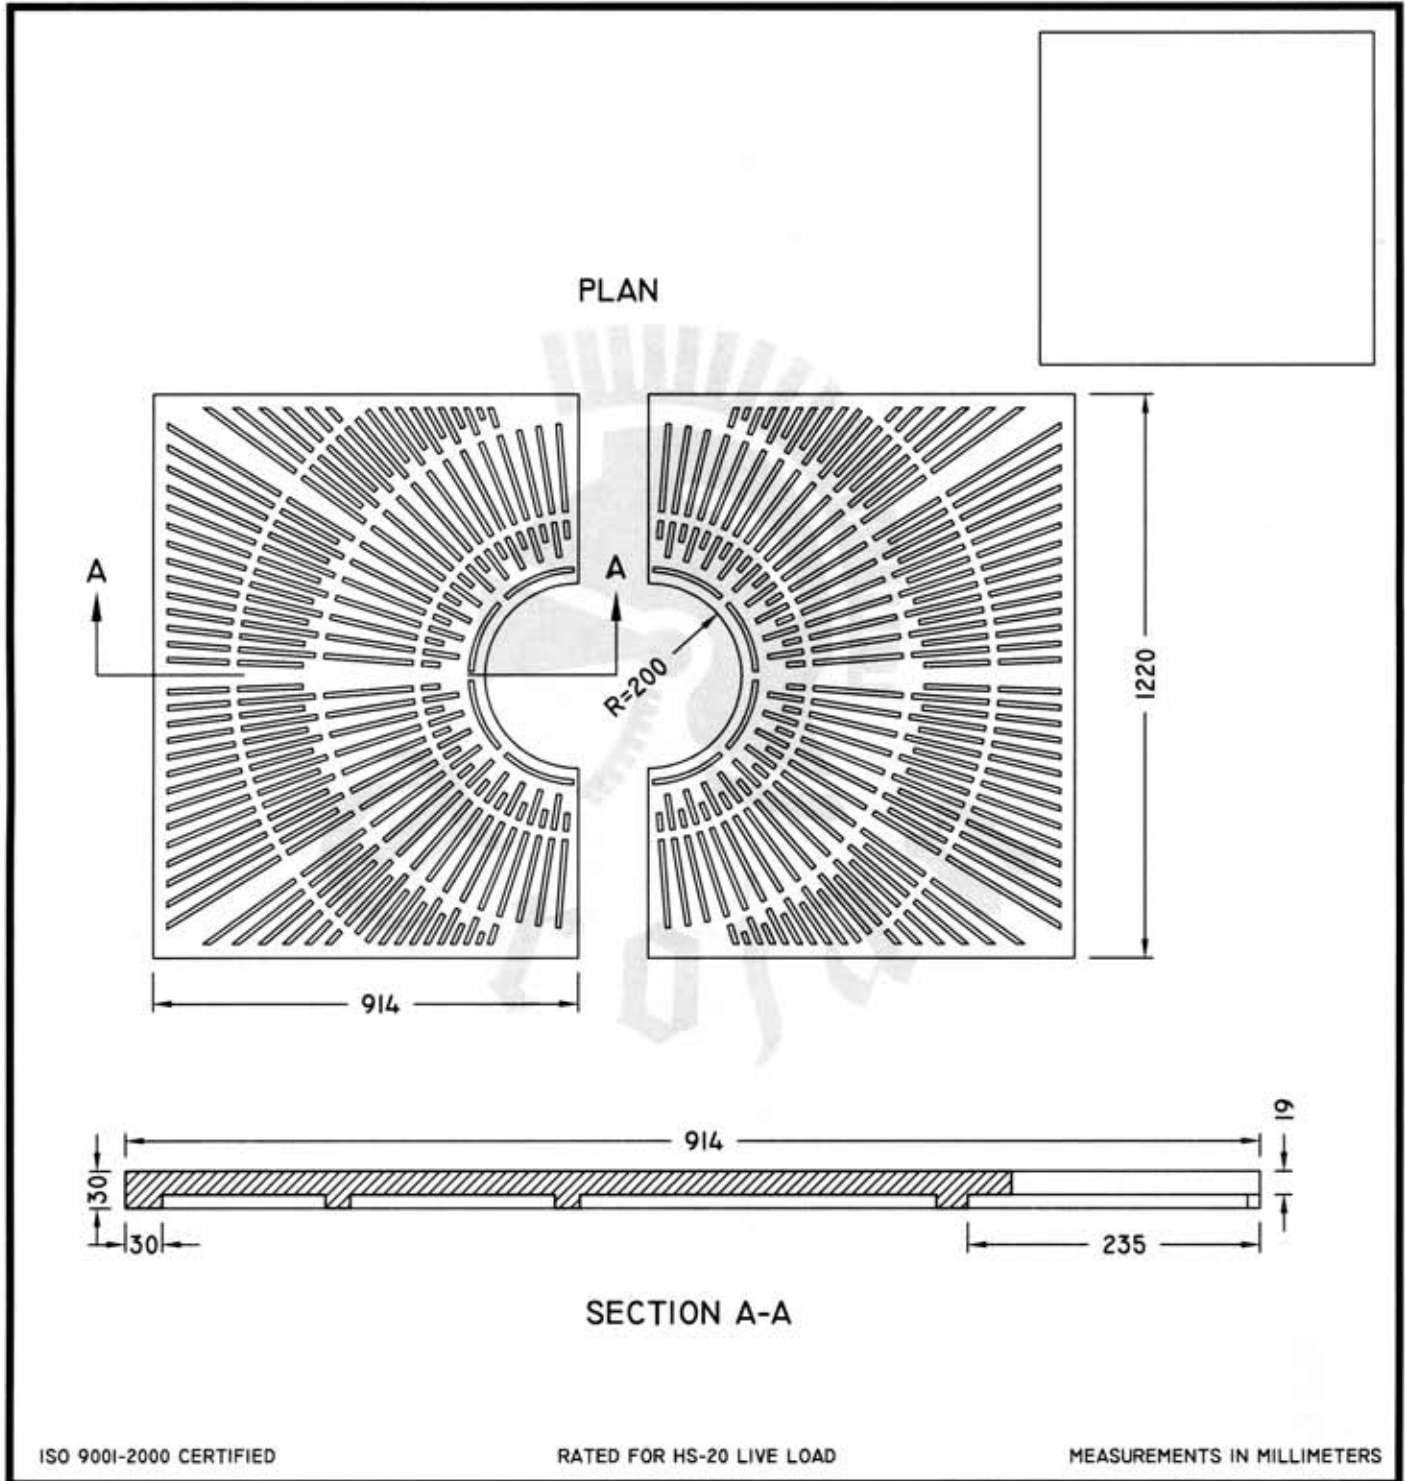

Please note that drawings are approximate and not to be used for engineering purposes – please contact us for specific dimensions.

TREE GRATE 48X72

TG-48X72

TROJAN INDUSTRIES INC.
CALGARY • EDMONTON, ALBERTA