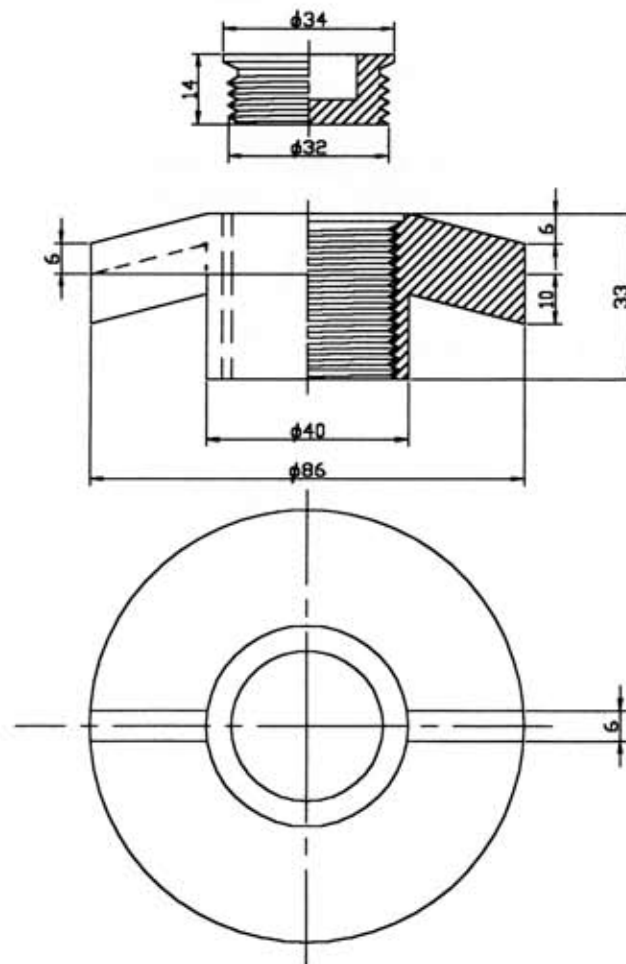

# ESB1 BRASS CAP

6915-1

Please note that drawings are approximate and not to be used for engineering purposes – please contact us for specific dimensions.

TROJAN INDUSTRIES INC.