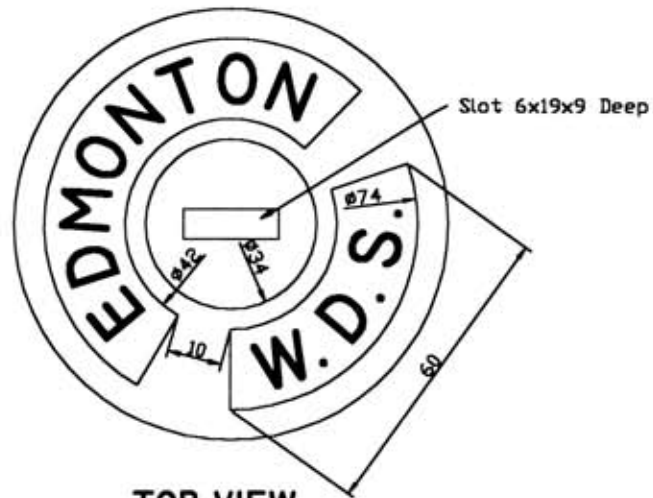

# ESB1 BRASS CAP

6915-1

Please note that drawings are approximate and not to be used for engineering purposes – please contact us for specific dimensions.

TROJAN INDUSTRIES INC.