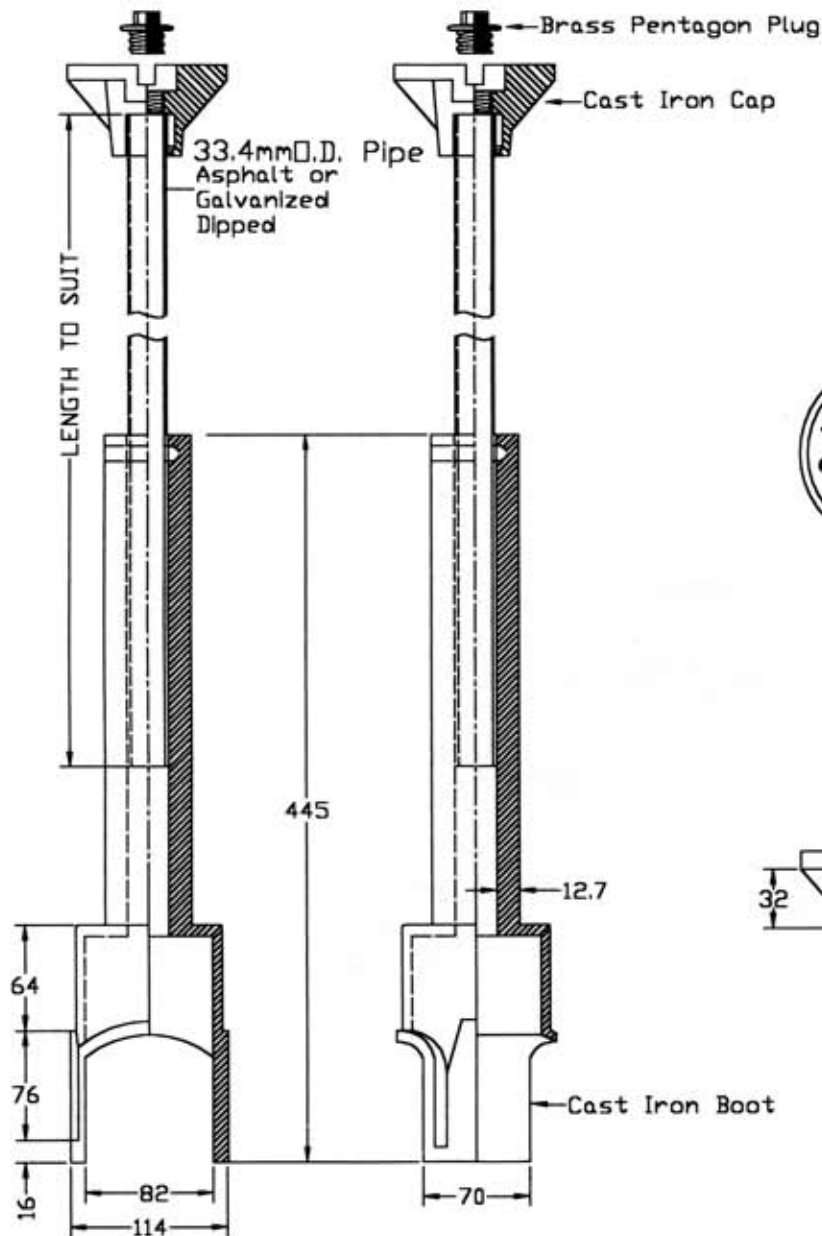

# BOTTOM ADJUSTMENT SERVICE BOX

VSB1

Please note that drawings are approximate and not to be used for engineering purposes - please contact us for specific dimensions.

## 25.4 MM CAP SIZE

Material:  
33.4mm O.D. Casing ASTM A-500 Type 1HRR Steel  
Cast Iron Cap & Boot-ASTM-48 Class 20 Grey Iron  
Brass Pentagon Plug-CDA 60-40 Yellow Brass

## SMALL BOOT FOR 20mm & 25mm SERVICE

TROJAN INDUSTRIES INC.