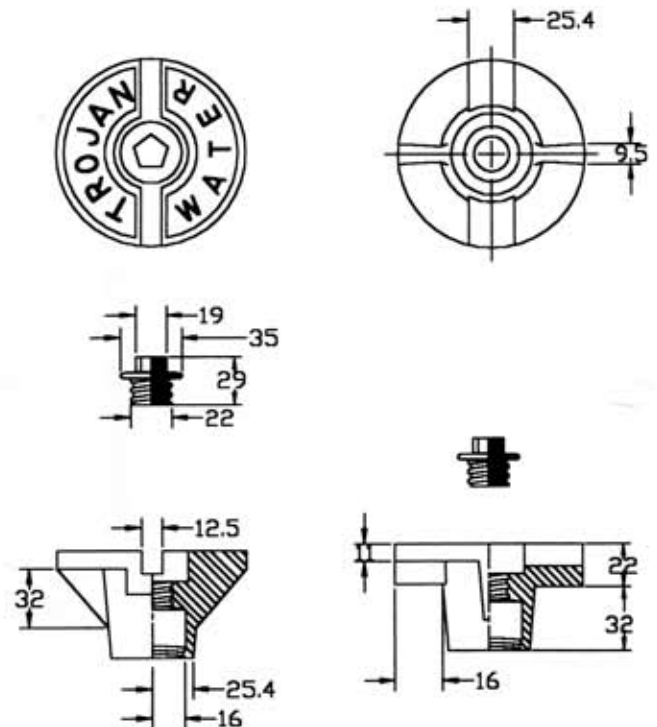

# BOTTOM ADJUSTMENT SERVICE BOX

VSB1

Please note that drawings are approximate and not to be used for engineering purposes - please contact us for specific dimensions.

## 25.4 MM CAP SIZE

Material:  
33.4mm O.D. Casing ASTM A-500 Type 1HRR Steel  
Cast Iron Cap & Boot-ASTM-48 Class 20 Grey Iron  
Brass Pentagon Plug-CDA 60-40 Yellow Brass

## SMALL BOOT FOR 20mm & 25mm SERVICE

TROJAN INDUSTRIES INC.