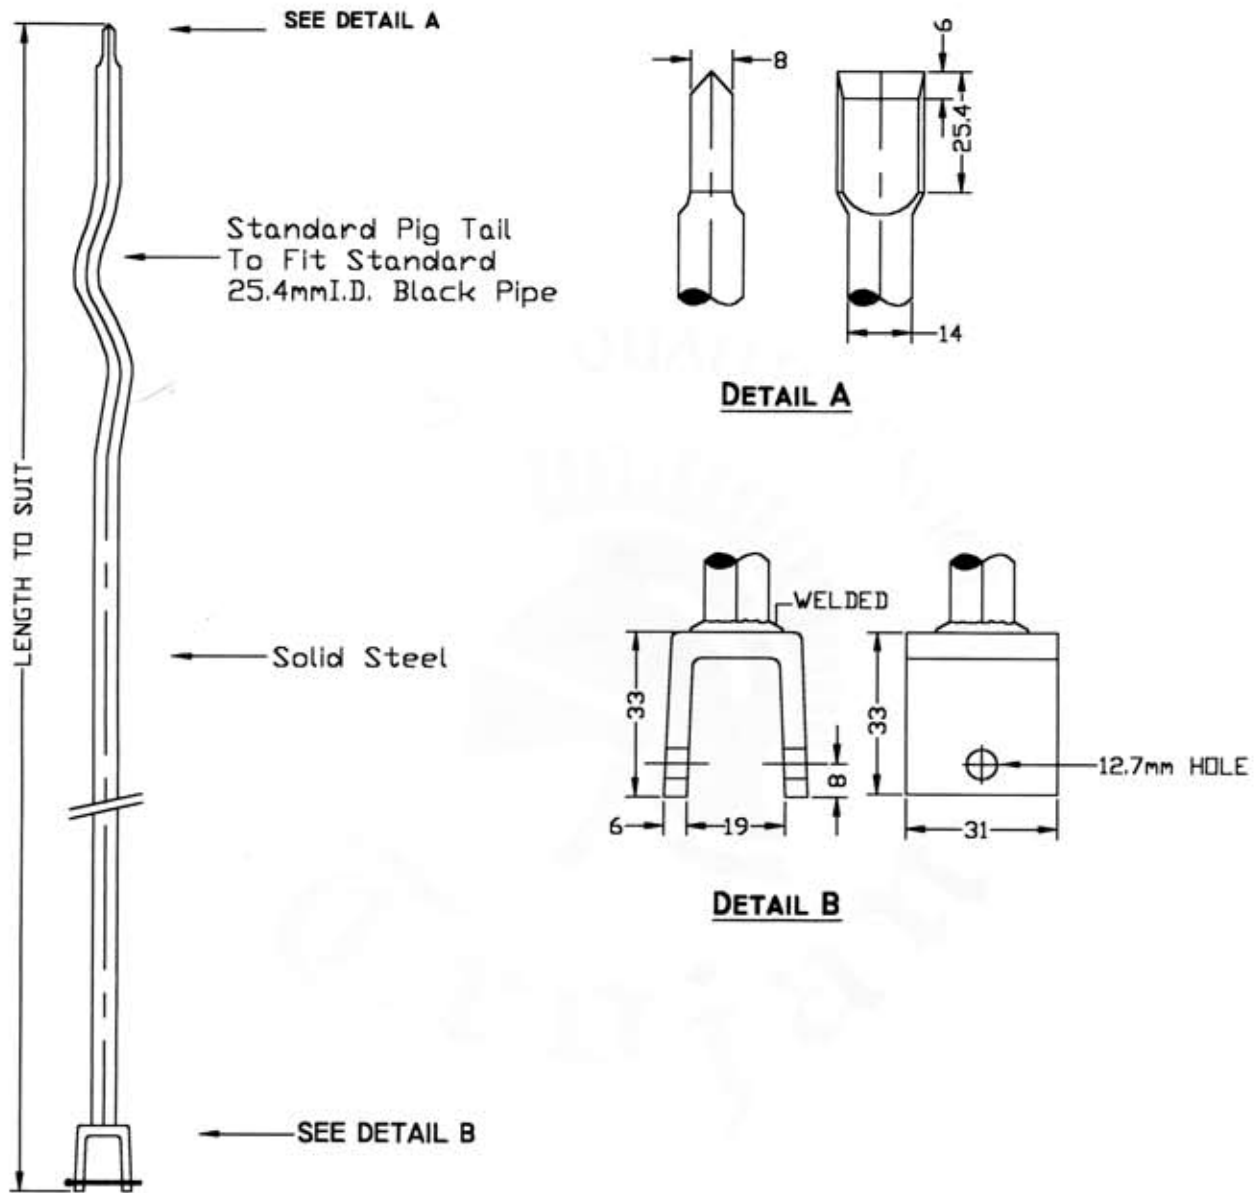

14mm STANDARD BLACK SERVICE BOX ROD

STDRW

Please note that drawings are approximate and not to be used for engineering purposes – please contact us for specific dimensions.

Material:
ASTM A-36 HRR Steel

c/w WELDED CLEVIS