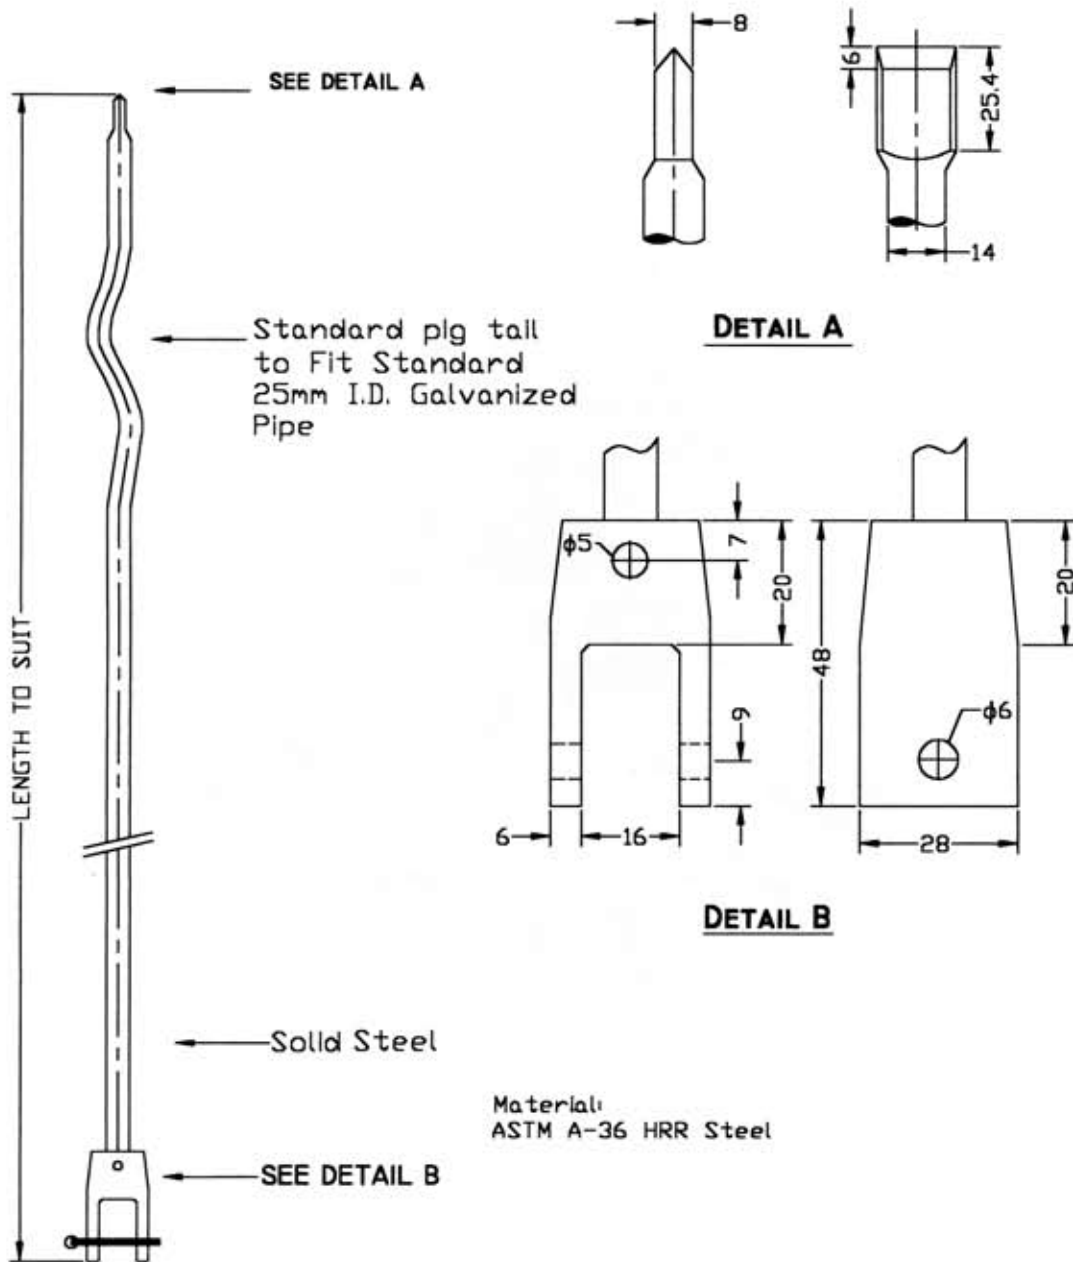

14mm STANDARD BLACK SERVICE BOX ROD

STDRC

Please note that drawings are approximate and not to be used for engineering purposes – please contact us for specific dimensions.

c/w RIVET ATTACHED CAST CLEVIS