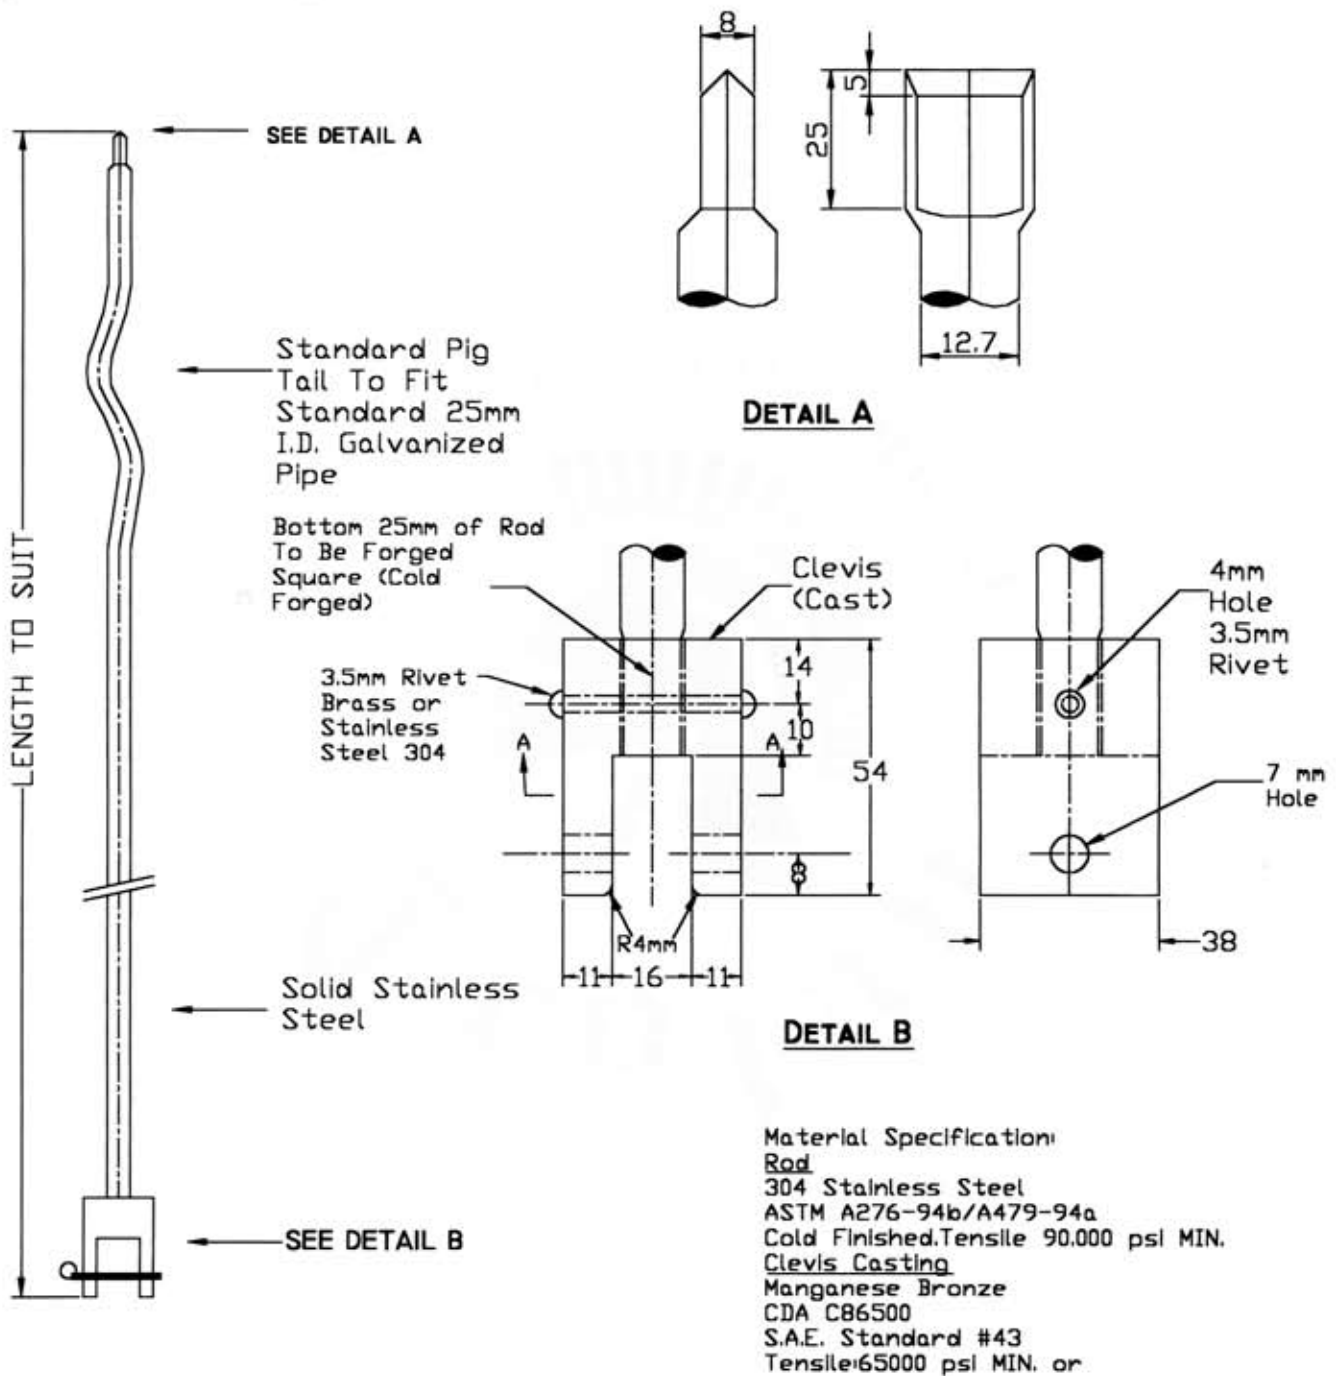

12.7mm STAINLESS STEEL SERVICE BOX ROD

SSRBC

Please note that drawings are approximate and not to be used for engineering purposes – please contact us for specific dimensions.

c/w MANGANESE BRONZE CLEVIS