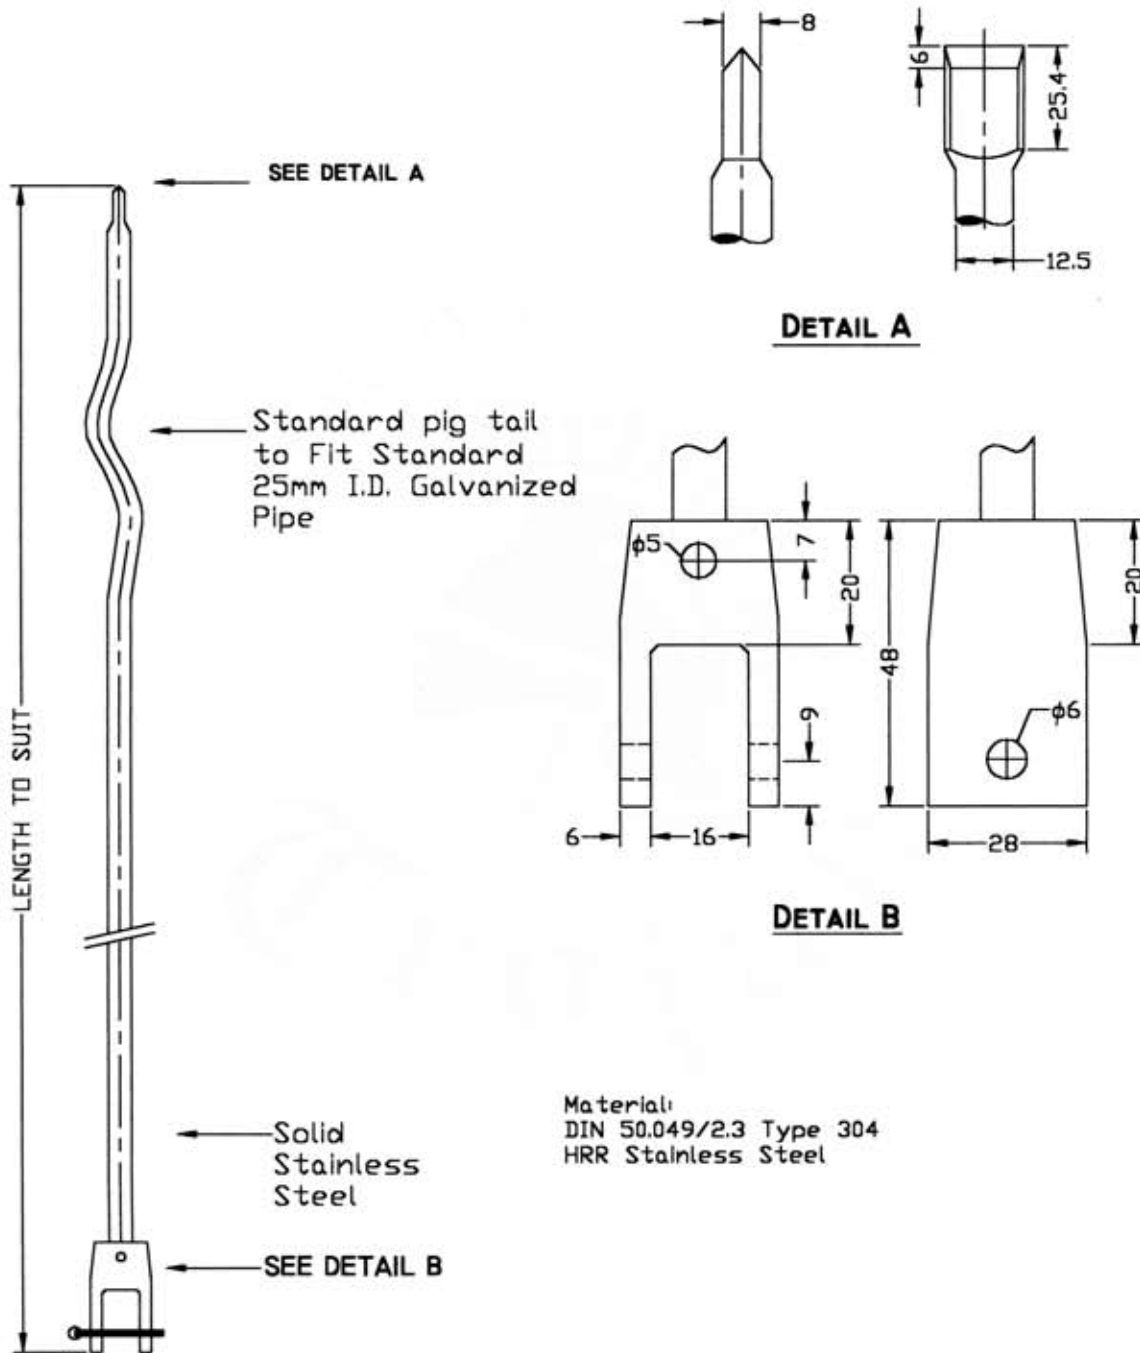

12.7mm STAINLESS STEEL SERVICE BOX ROD

SSRSC

Please note that drawings are approximate and not to be used for engineering purposes – please contact us for specific dimensions.

c/w RIVET ATTACHED STAINLESS CLEVIS