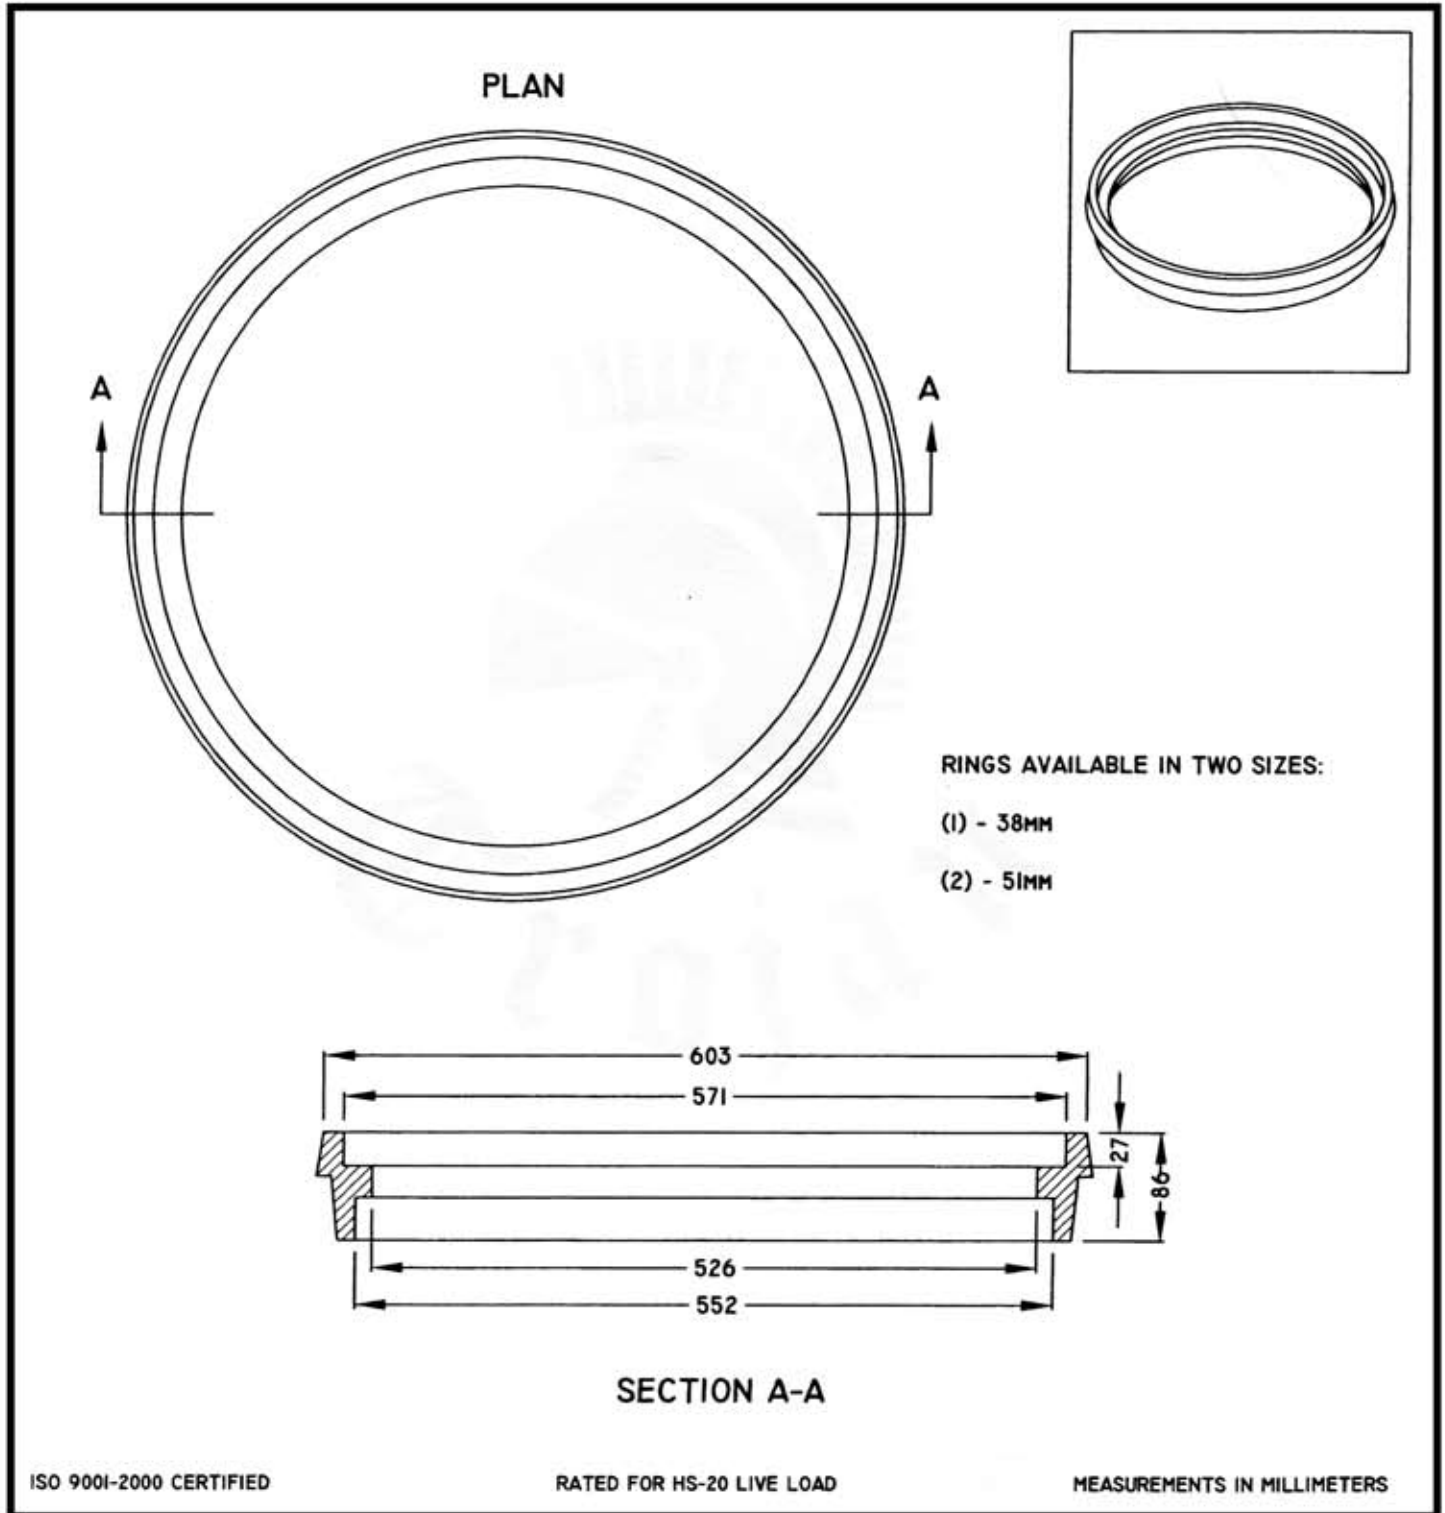

Please note that drawings are approximate and not to be used for engineering purposes – please contact us for specific dimensions.

MEDICINE HAT CONVERSION RINGS

TROJAN INDUSTRIES INC.
CALGARY • EDMONTON, ALBERTA