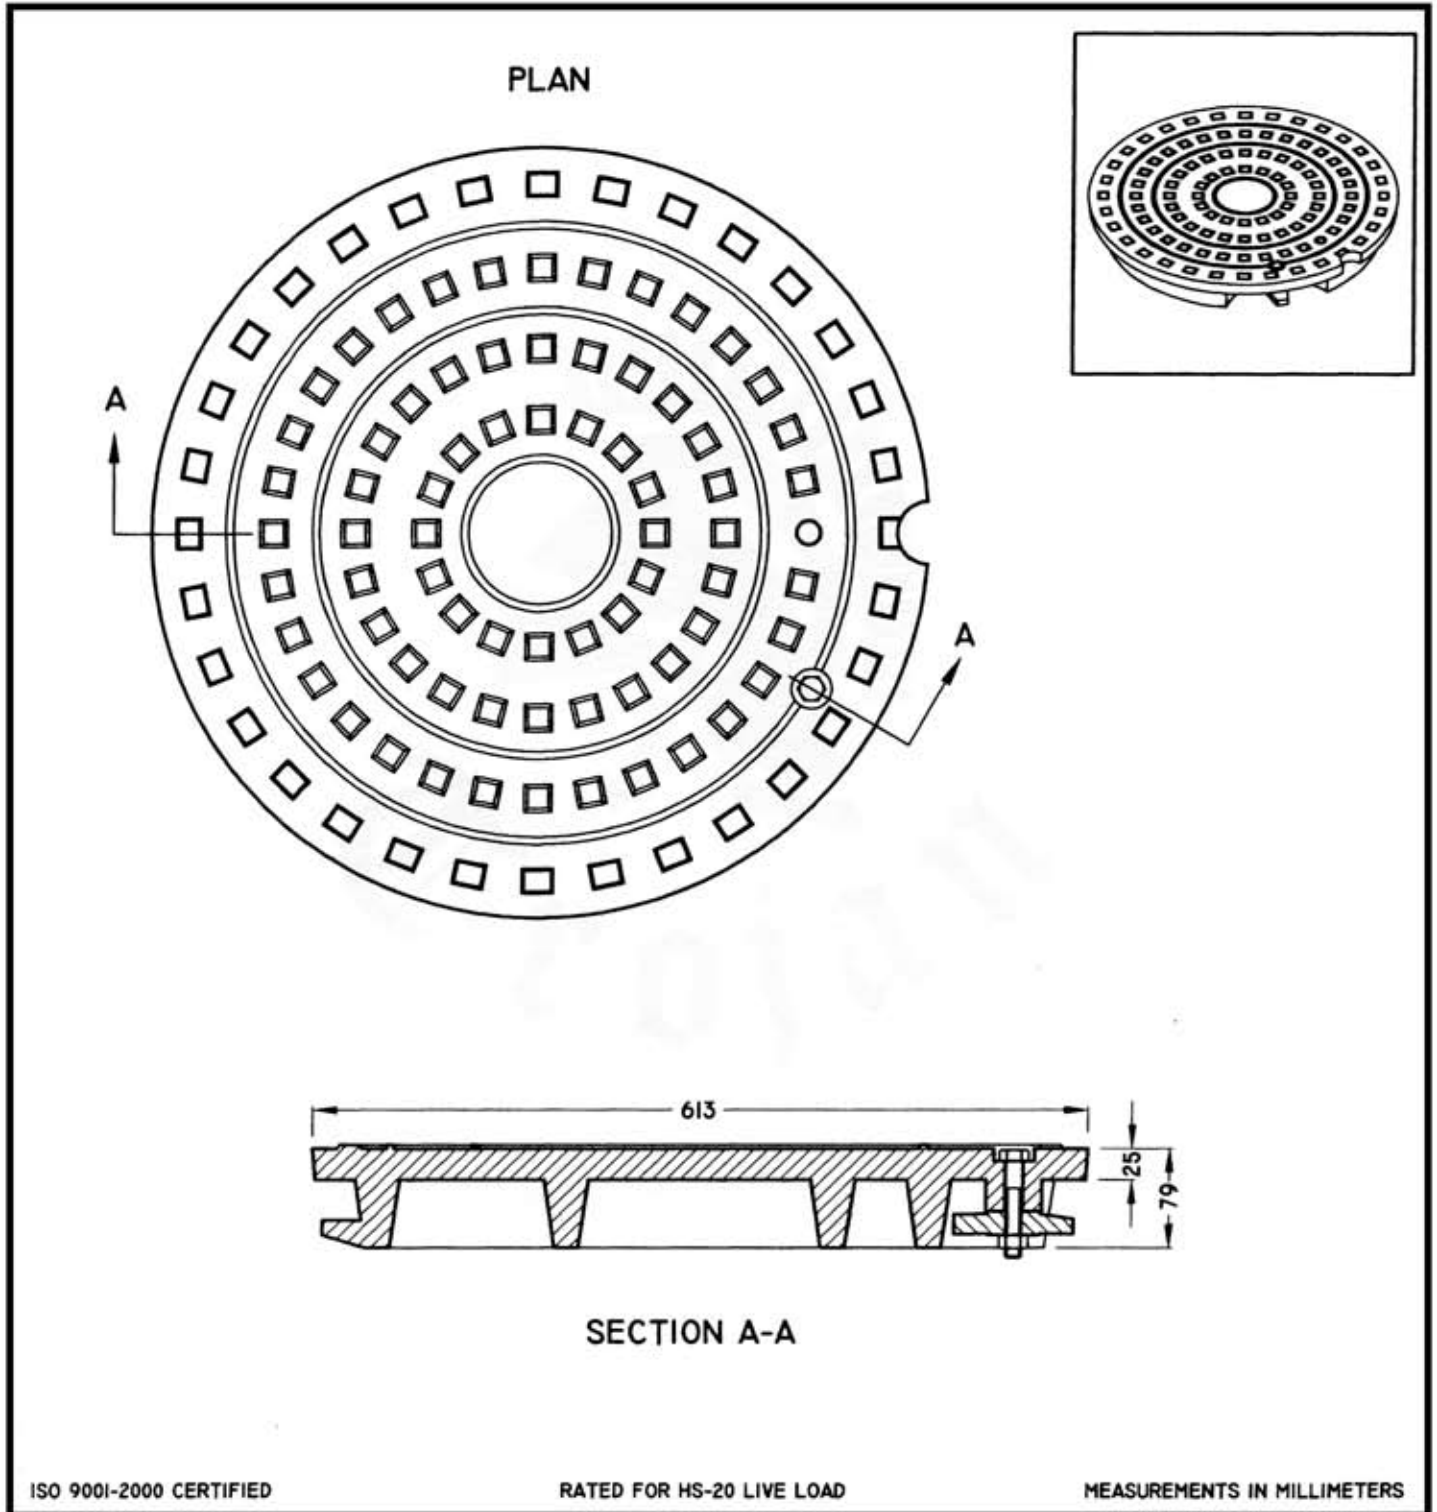

Please note that drawings are approximate and not to be used for engineering purposes – please contact us for specific dimensions.

MANHOLE LOCKING COVER

TF-50

TROJAN INDUSTRIES INC.
CALGARY • EDMONTON, ALBERTA