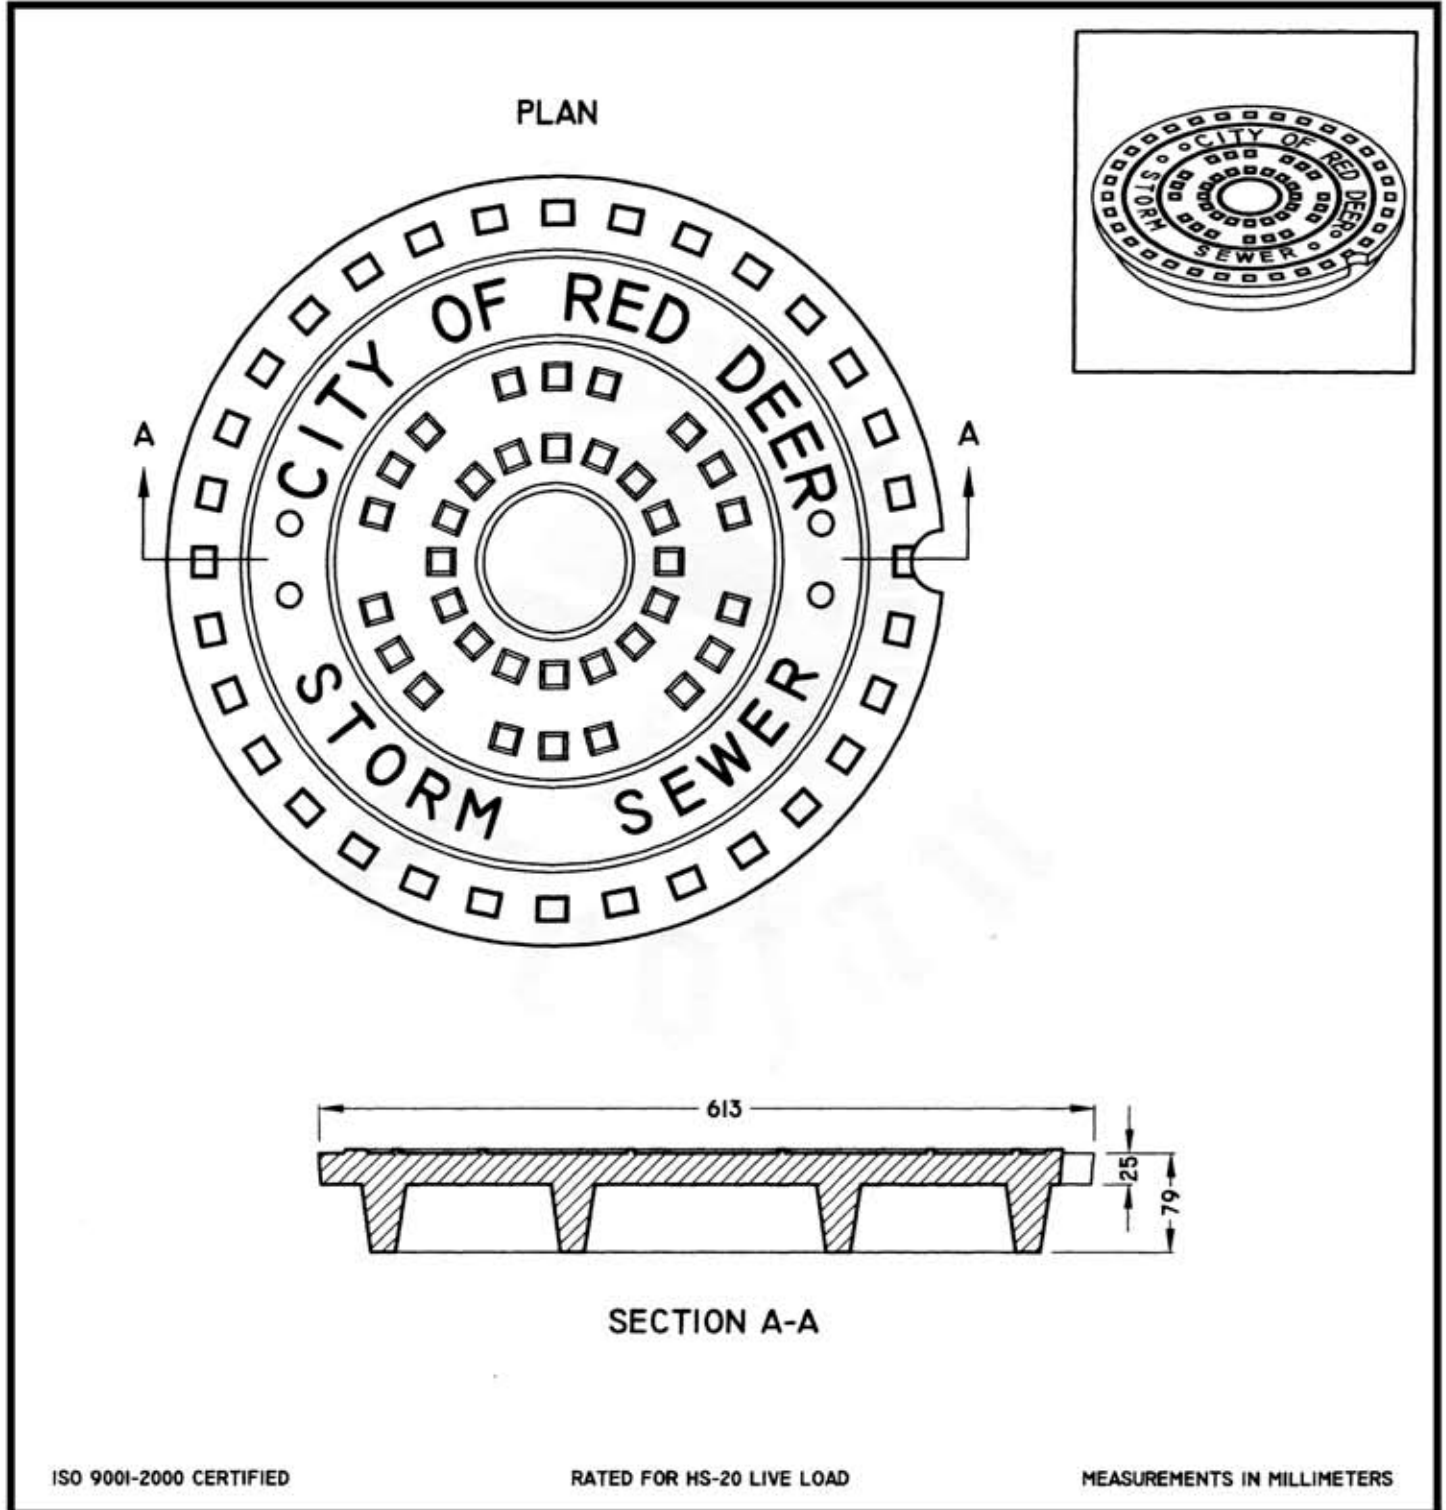

Please note that drawings are approximate and not to be used for engineering purposes – please contact us for specific dimensions.

## MANHOLE COVER

TF-50

**TROJAN INDUSTRIES INC.**  
CALGARY • EDMONTON, ALBERTA