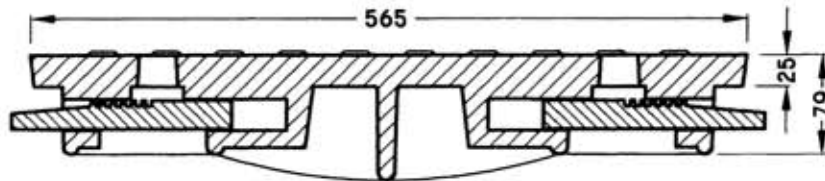

Please note that drawings are approximate and not to be used for engineering purposes – please contact us for specific dimensions.

LOCKING COVER-COUNTRY STYLE

TF-39 CS

SECTION A-A

ISO 9001-2000 CERTIFIED

RATED FOR HS-20 LIVE LOAD