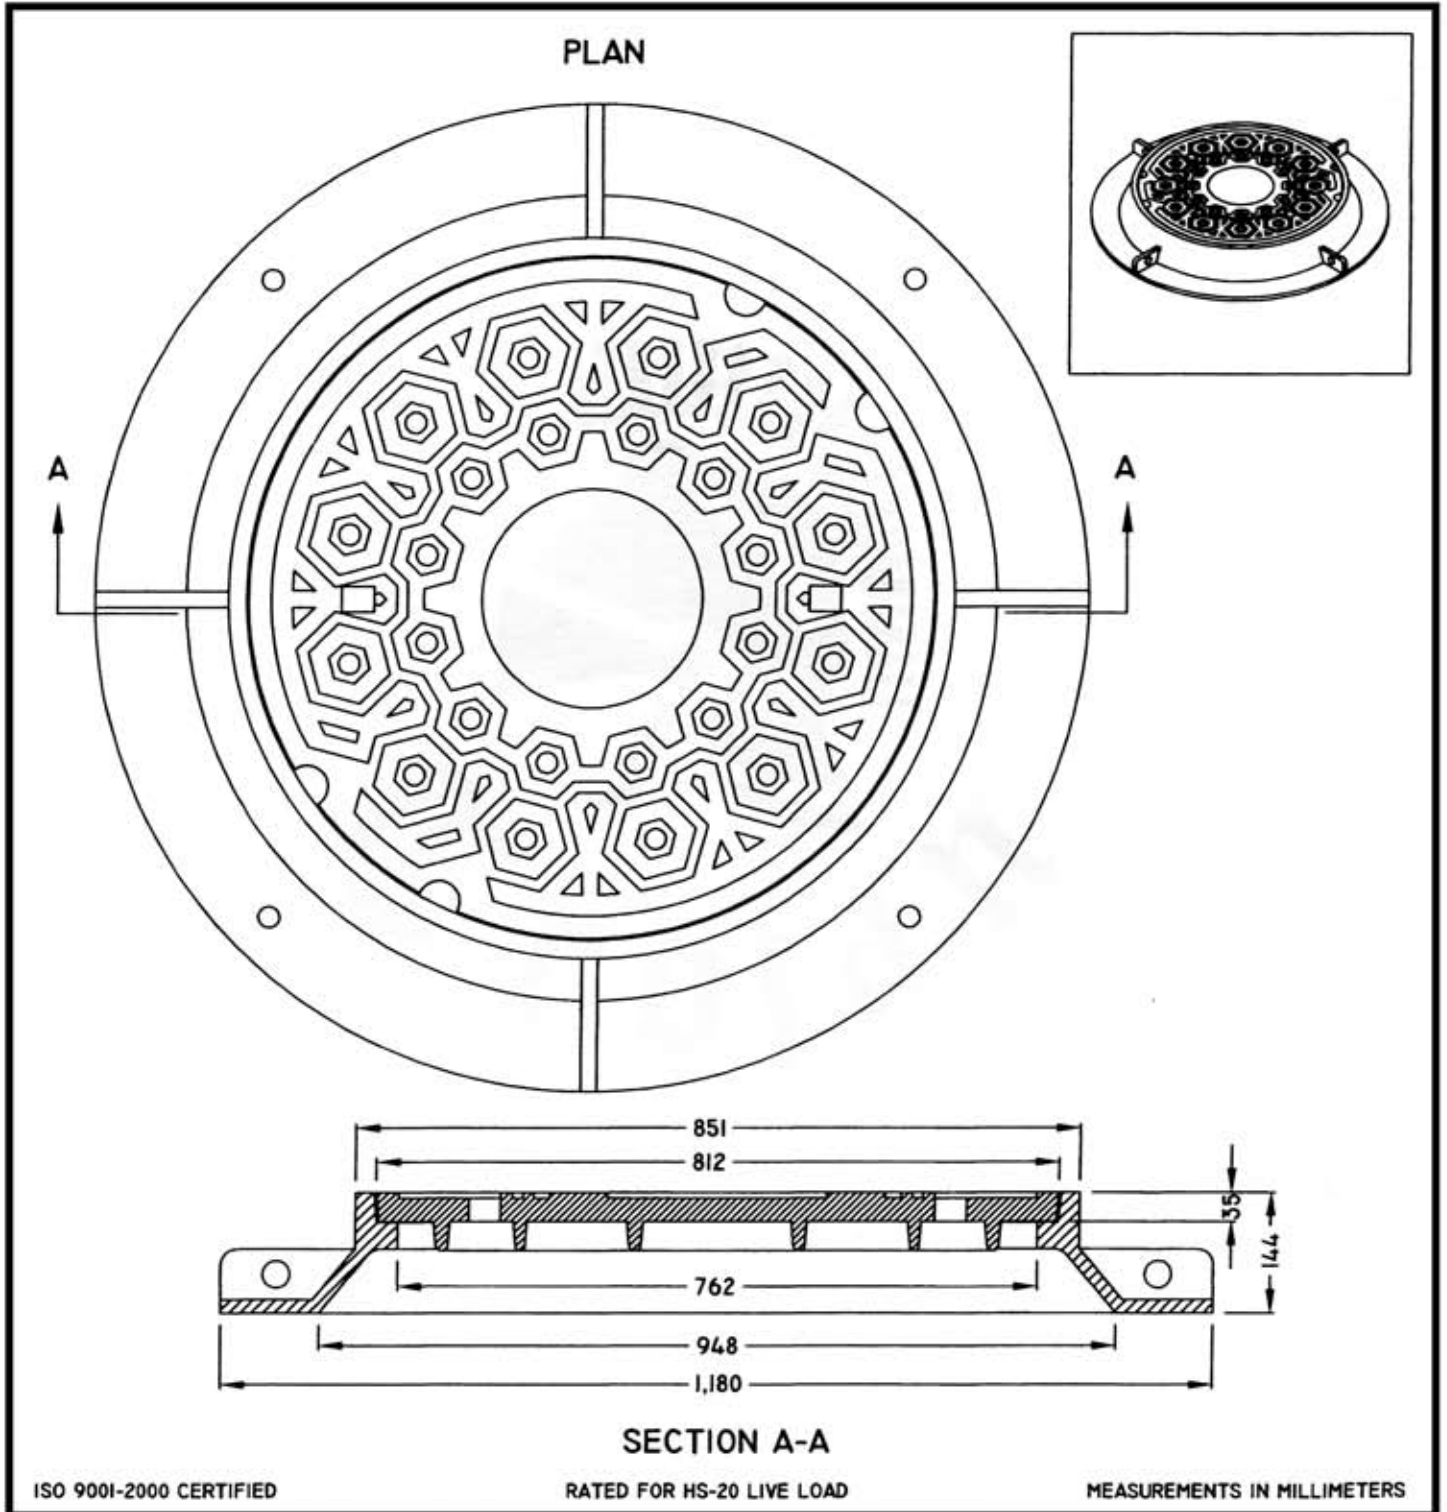

Please note that drawings are approximate and not to be used for engineering purposes – please contact us for specific dimensions.

FRAME AND COVER

PM-A

TROJAN INDUSTRIES INC.
CALGARY • EDMONTON, ALBERTA