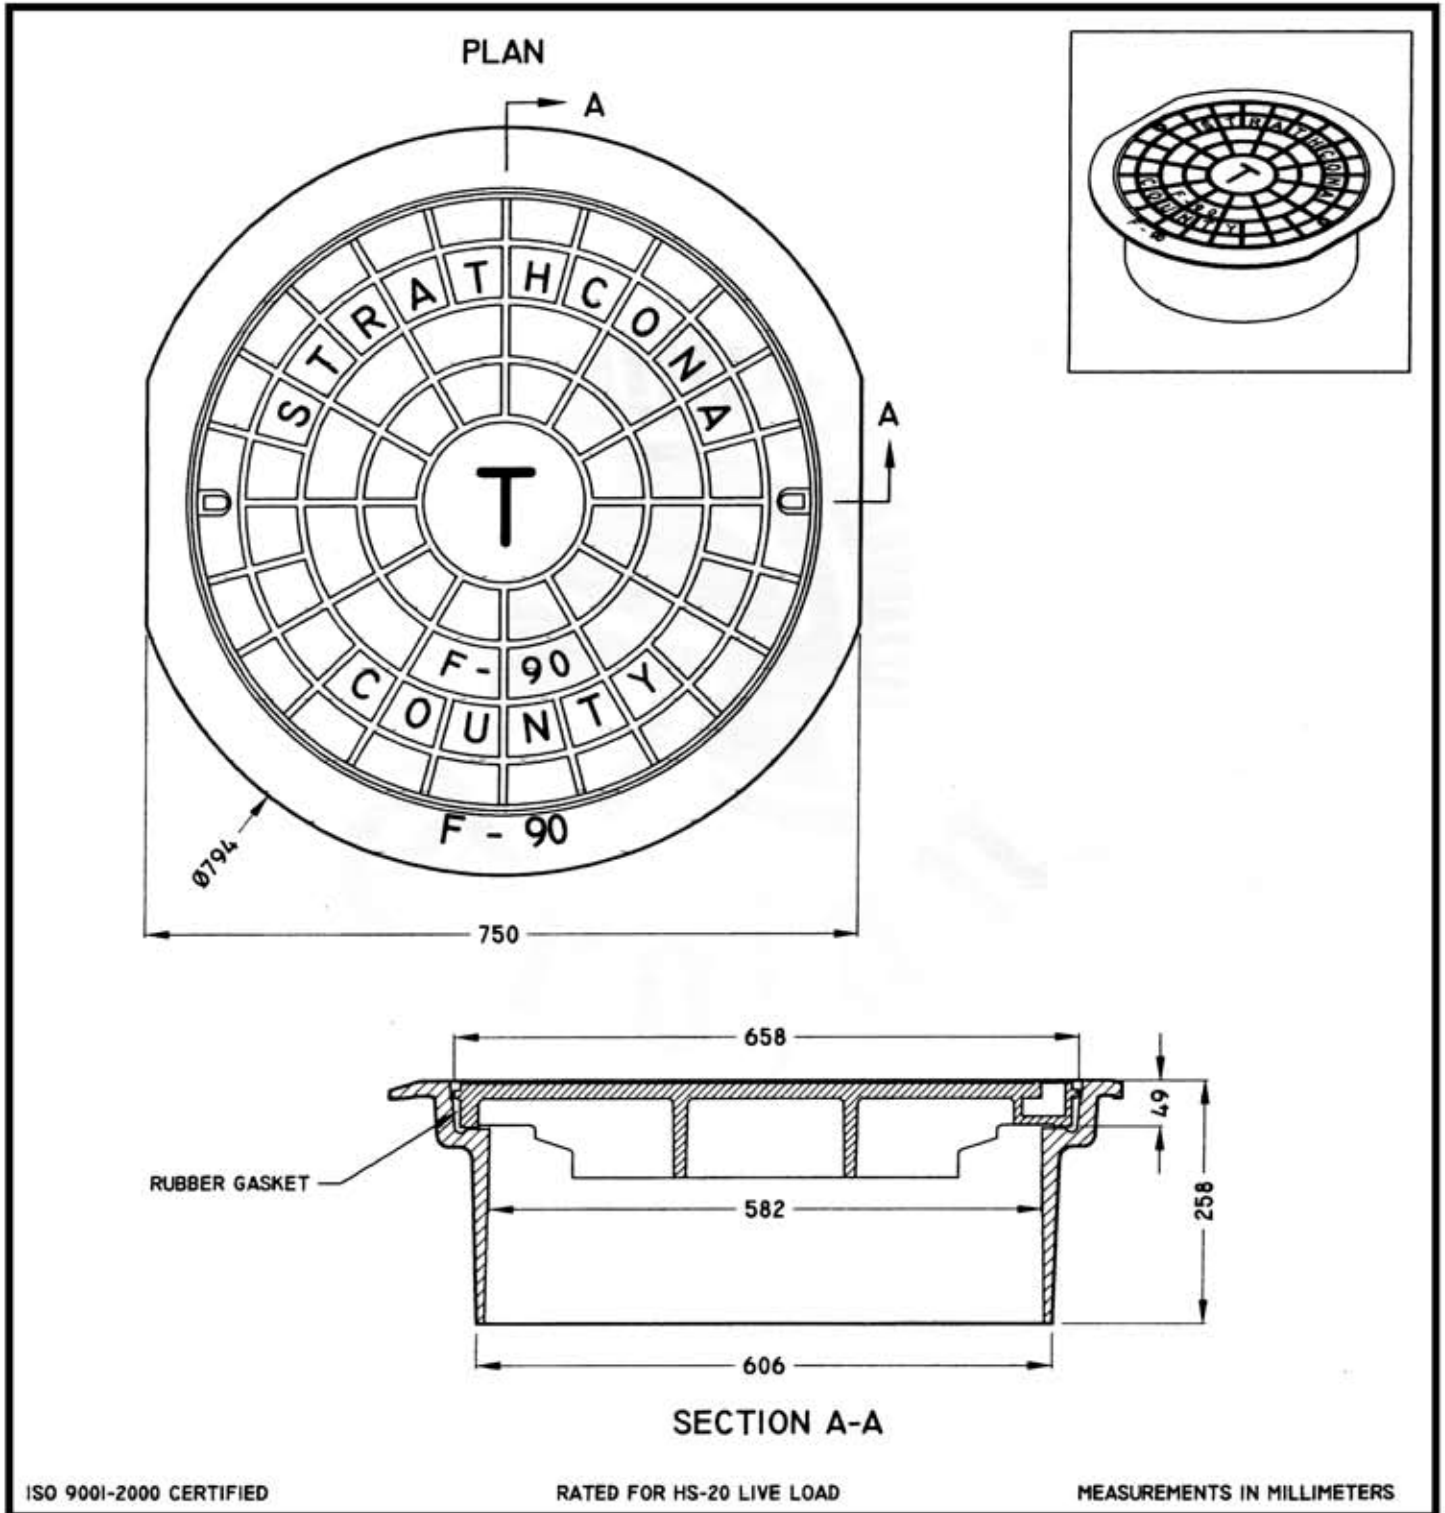

Please note that drawings are approximate and not to be used for engineering purposes – please contact us for specific dimensions.

## FLOATING TYPE MANHOLE FRAME AND COVER

TF-90

**TROJAN INDUSTRIES INC.**  
CALGARY • EDMONTON, ALBERTA