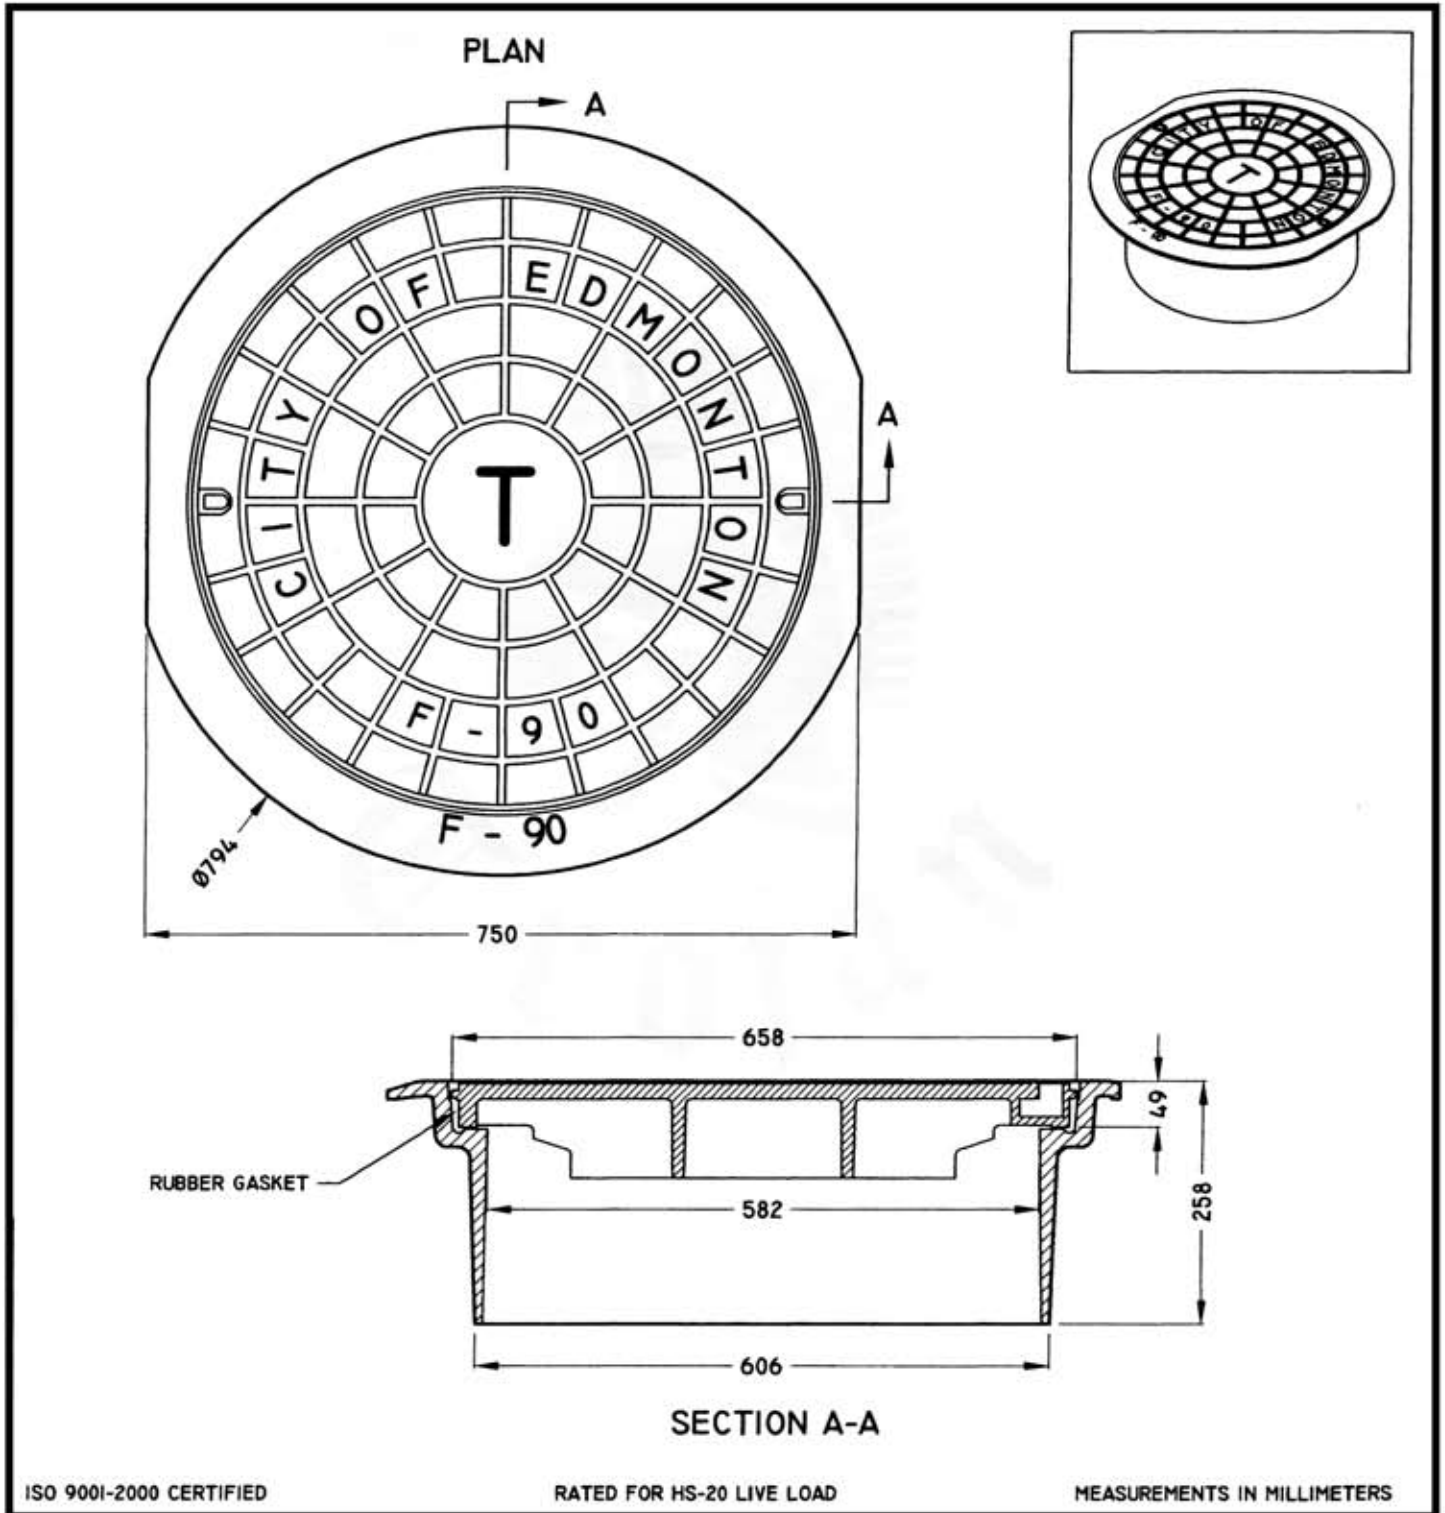

Please note that drawings are approximate and not to be used for engineering purposes – please contact us for specific dimensions.

FLOATING TYPE MANHOLE FRAME AND COVER

TF-90

TROJAN INDUSTRIES INC.
CALGARY • EDMONTON, ALBERTA