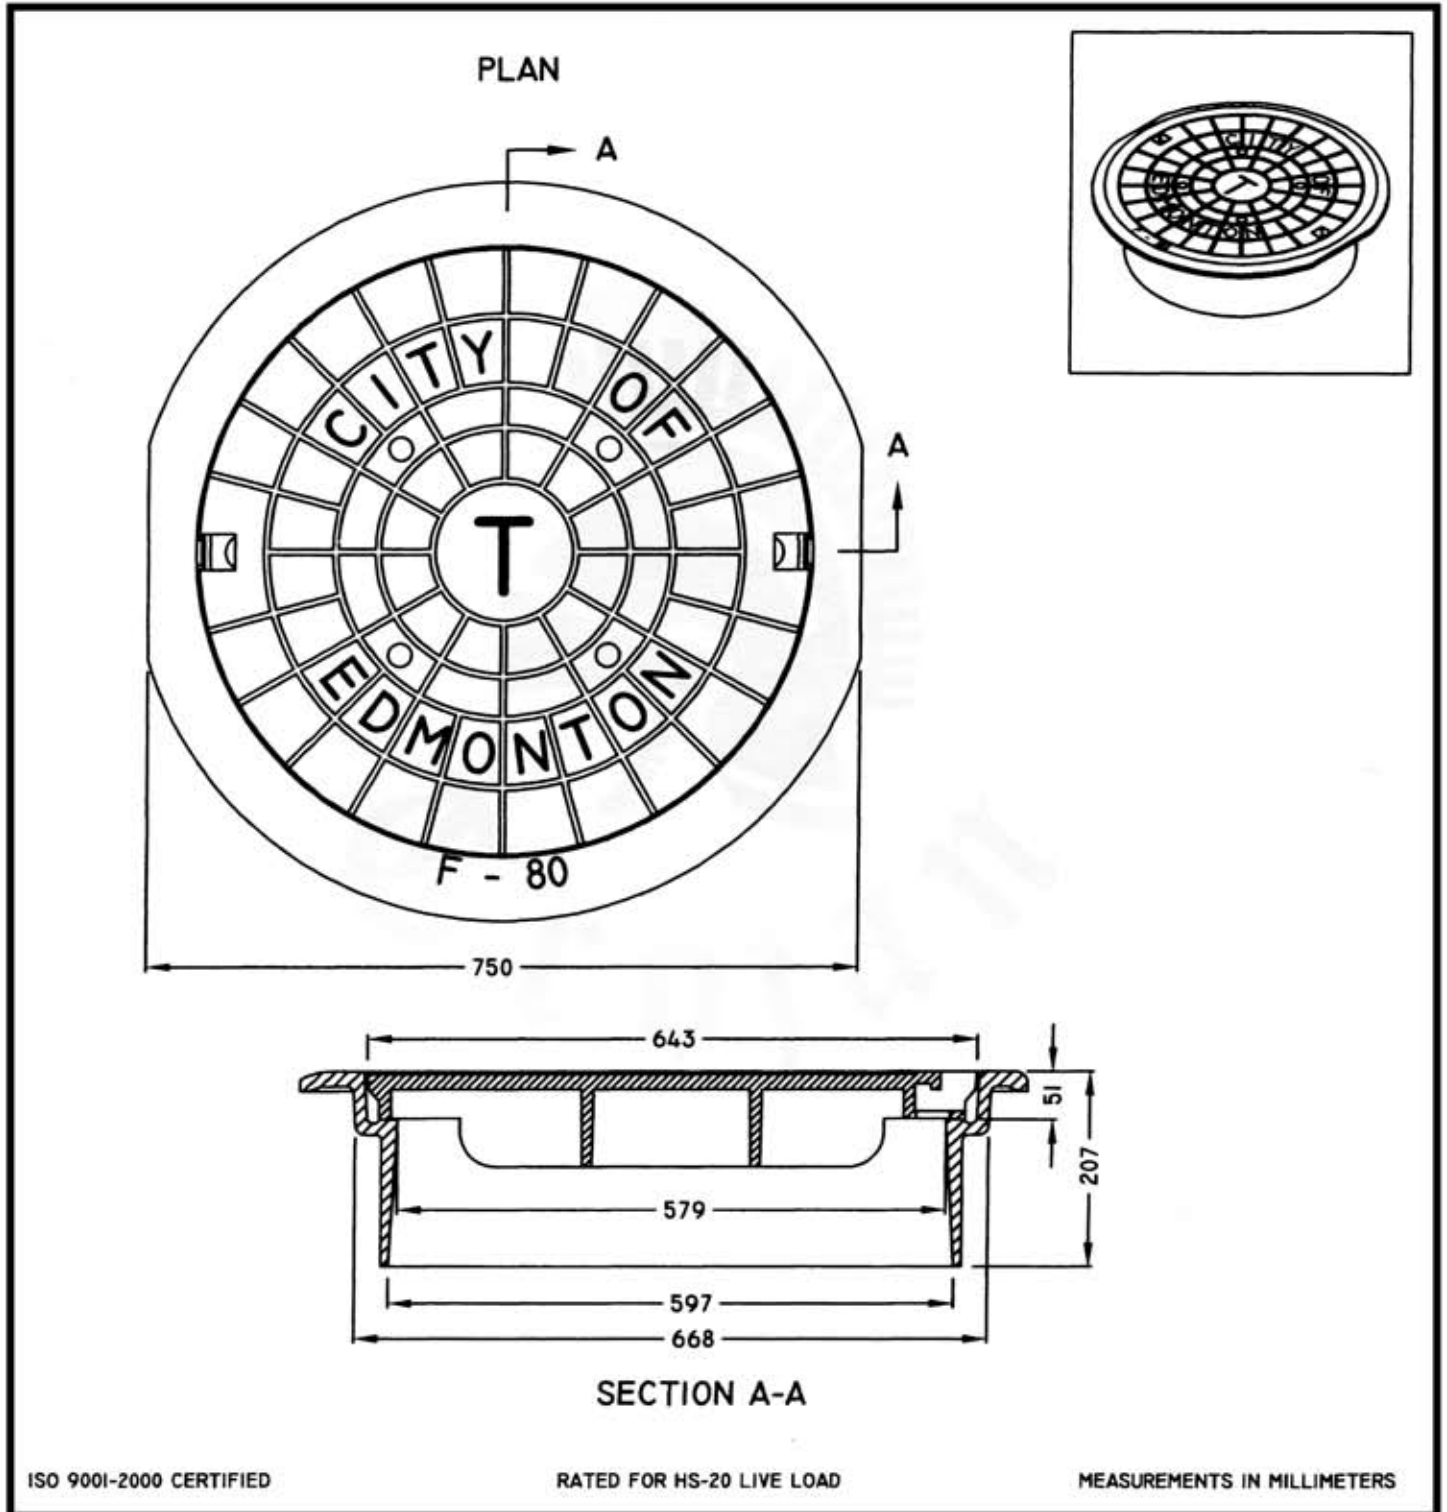

Please note that drawings are approximate and not to be used for engineering purposes – please contact us for specific dimensions.

FLOATING FRAME AND COVER

TF-80

TROJAN INDUSTRIES INC.
CALGARY • EDMONTON, ALBERTA