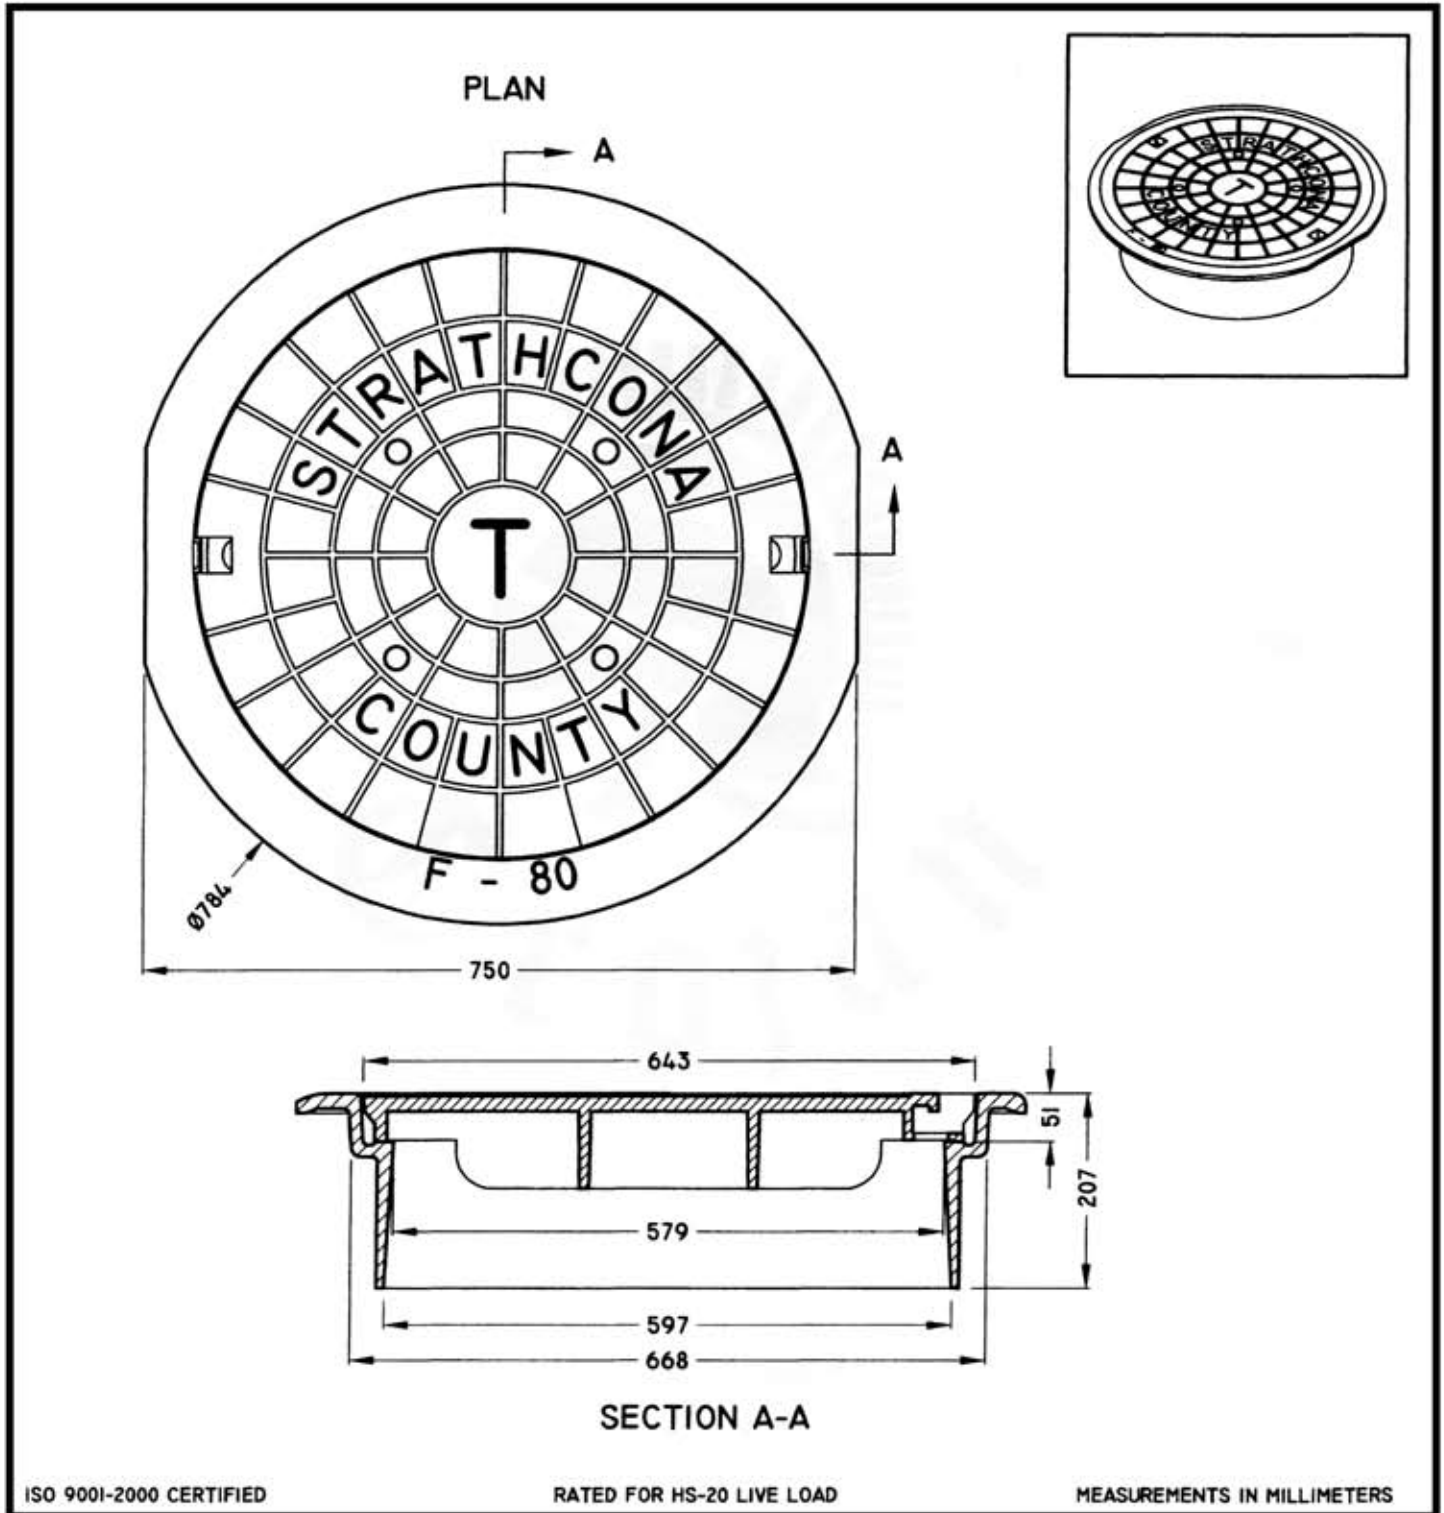

Please note that drawings are approximate and not to be used for engineering purposes – please contact us for specific dimensions.

FLOATING FRAME AND COVER

TF-80

TROJAN INDUSTRIES INC.
CALGARY • EDMONTON, ALBERTA