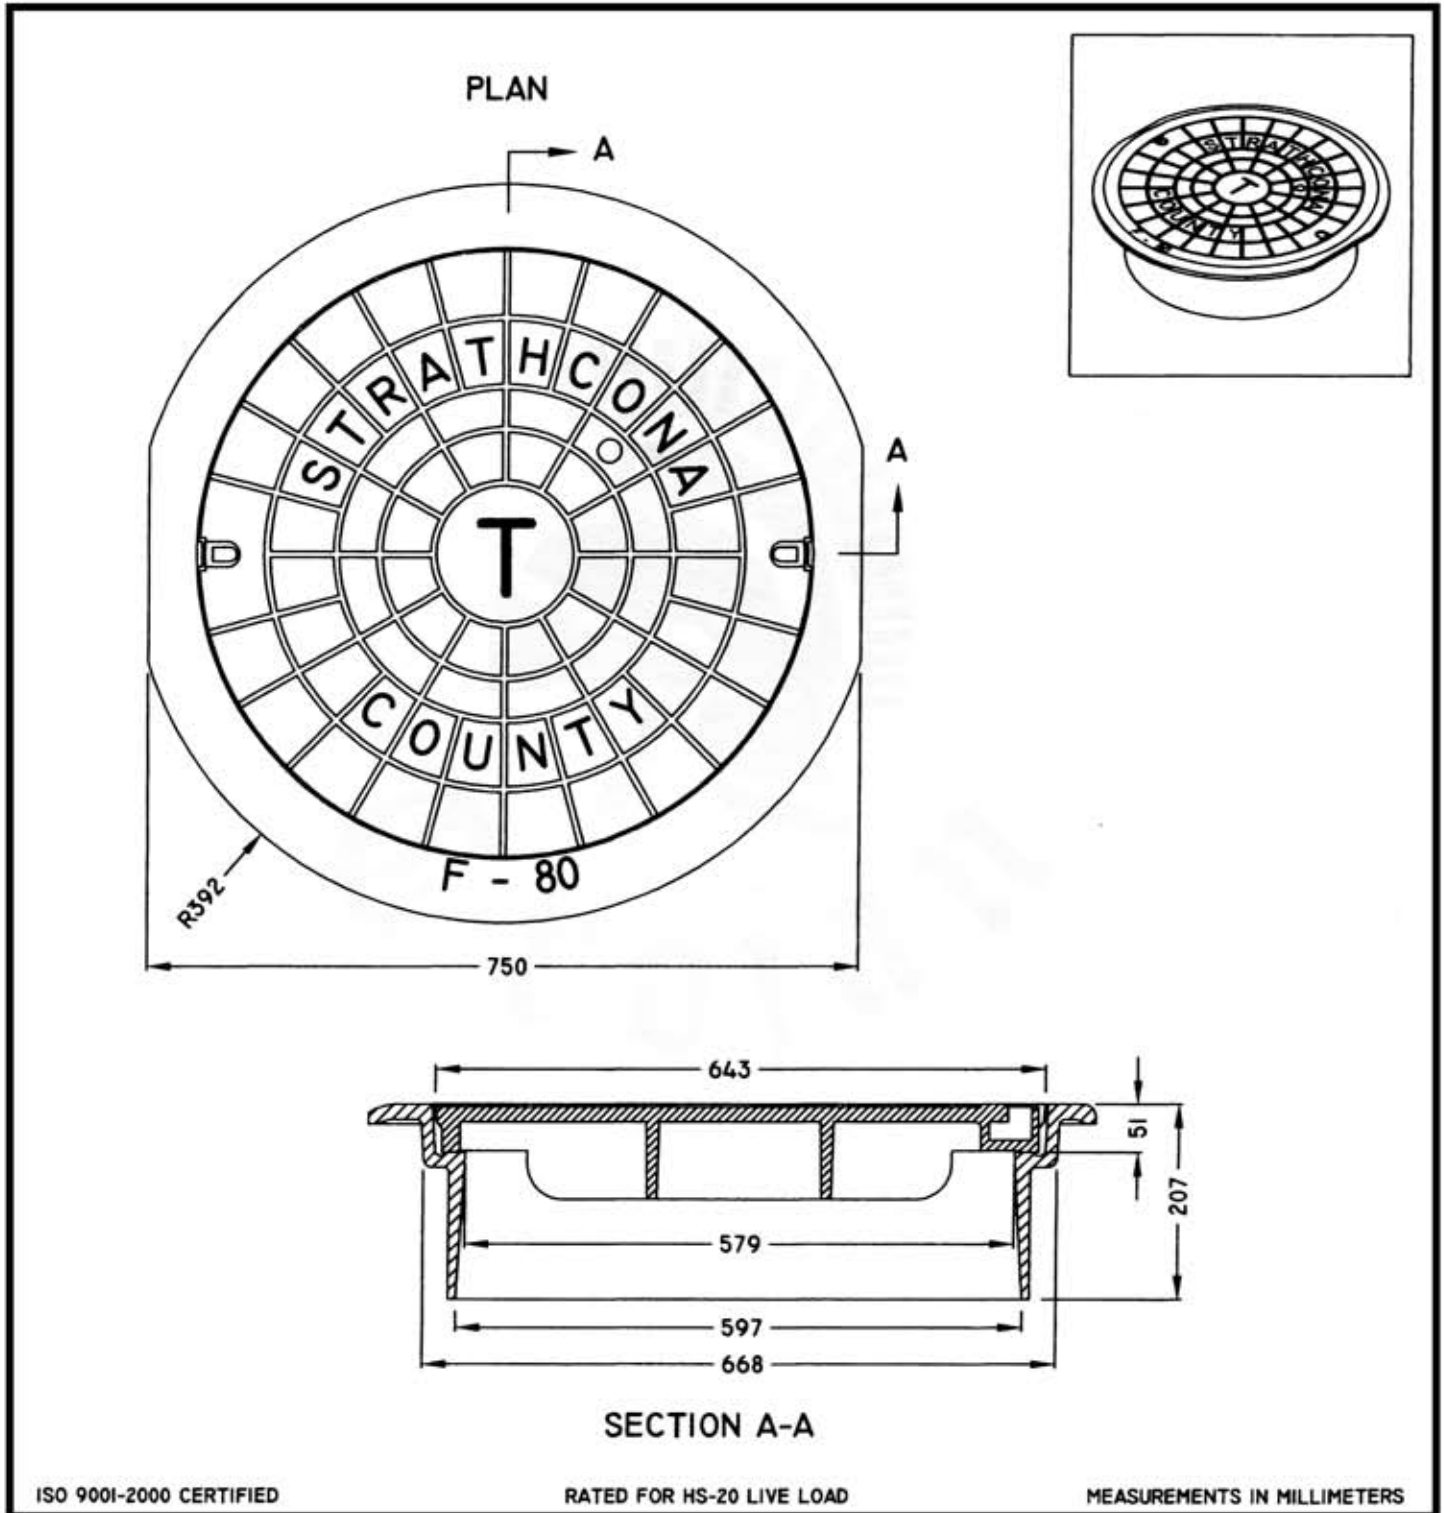

Please note that drawings are approximate and not to be used for engineering purposes – please contact us for specific dimensions.

## FLOATING FRAME AND COVER

TF-80

**TROJAN INDUSTRIES INC.**  
CALGARY • EDMONTON, ALBERTA