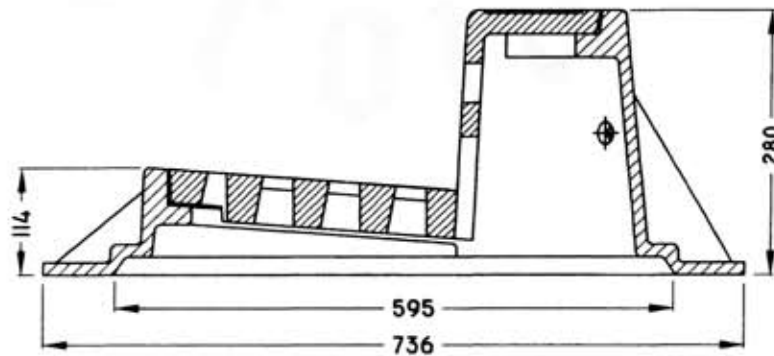

FRAME AND 1 PIECE BIKE PROOF GRATE

TF-36 BP

SECTION A-A

ISO 9001-2000 CERTIFIED

RATED FOR HS-20 LIVE LOAD

MEASUREMENTS IN MILLIMETERS

TROJAN INDUSTRIES INC.
CALGARY • EDMONTON, ALBERTA