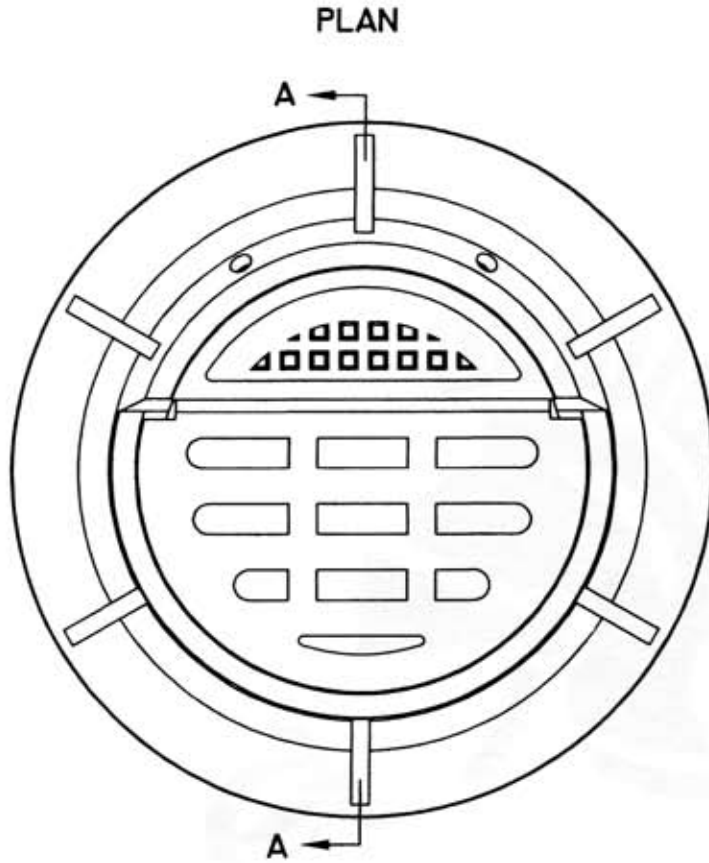

FRAME AND 1 PIECE BIKE PROOF GRATE

TF-36 BP

SECTION A-A

ISO 9001-2000 CERTIFIED

RATED FOR HS-20 LIVE LOAD

MEASUREMENTS IN MILLIMETERS

TROJAN INDUSTRIES INC.
CALGARY • EDMONTON, ALBERTA